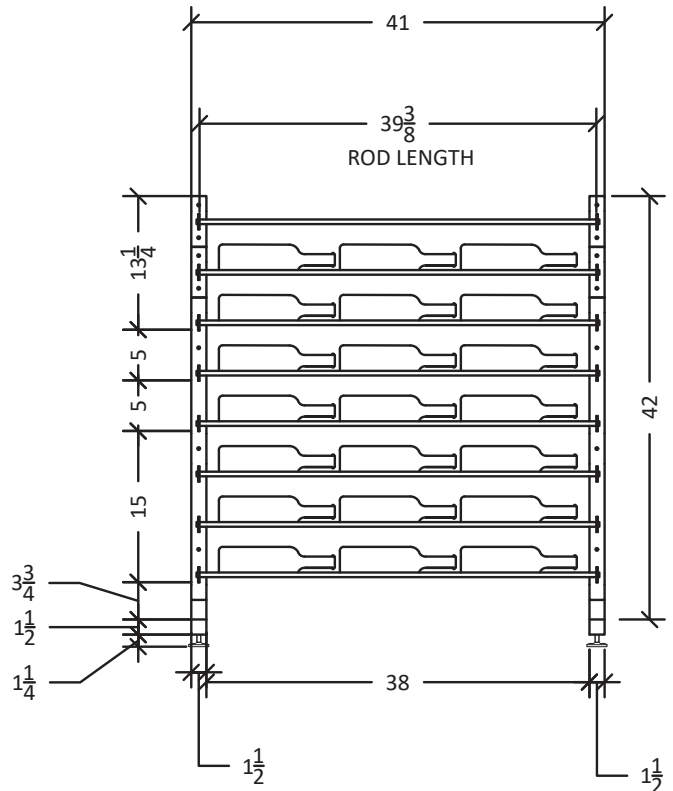

Wine Wall Island Display Rack 3

Spec Sheet for WW-IDR3 (-SH and -XL models), 144-bottle freestanding wine rack

Shelf reduces bottle capacity by 18 bottles and is only included with -SH models.

VINTAGEVIEW
MOVING WINE STORAGE FORWARD