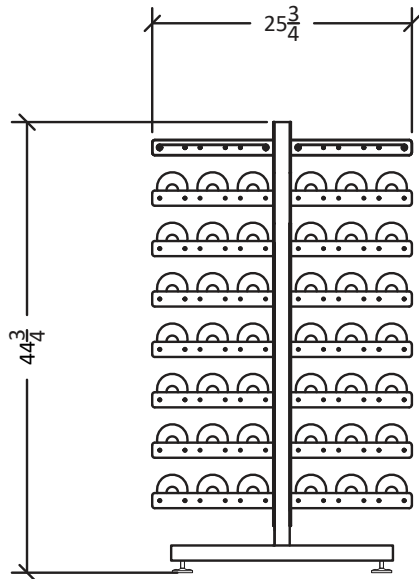

Wine Wall Island Display Rack 3

Spec Sheet for WW-IDR3 (-SH and -XL models), 144-bottle freestanding wine rack

Shelf reduces bottle capacity by 18 bottles and is only included with -SH models.

VINTAGEVIEW
MOVING WINE STORAGE FORWARD