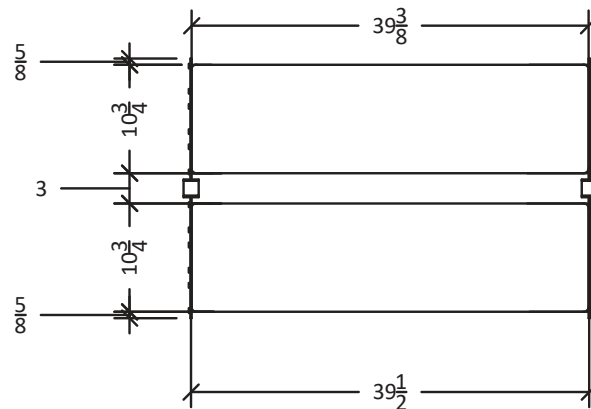

Wine Wall Island Display Rack 3

Spec Sheet for WW-IDR3 (-SH and -XL models), 144-bottle freestanding wine rack

Shelf reduces bottle capacity by 18 bottles and is only included with -SH models.

VINTAGEVIEW
MOVING WINE STORAGE FORWARD