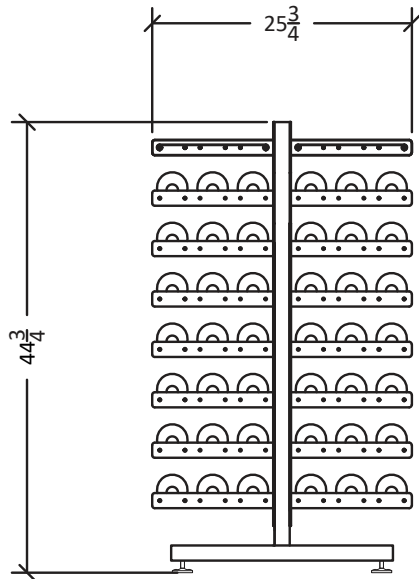

# Wine Wall Island Display Rack 3

Spec Sheet for WW-IDR3 (-SH and -XL models), 144-bottle freestanding wine rack

Shelf reduces bottle capacity by 18 bottles and is only included with -SH models.

**VINTAGEVIEW**<sup>®</sup>  
MOVING WINE STORAGE FORWARD