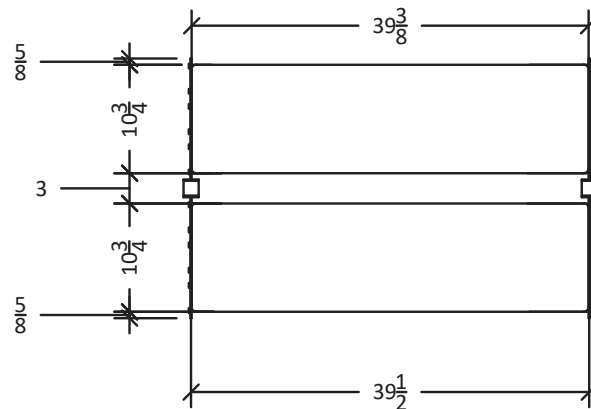

# Wine Wall Island Display Rack 3

Spec Sheet for WW-IDR3 (-SH and -XL models), 144-bottle freestanding wine rack

Shelf reduces bottle capacity by 18 bottles and is only included with -SH models.

**VINTAGEVIEW**<sup>®</sup>  
MOVING WINE STORAGE FORWARD