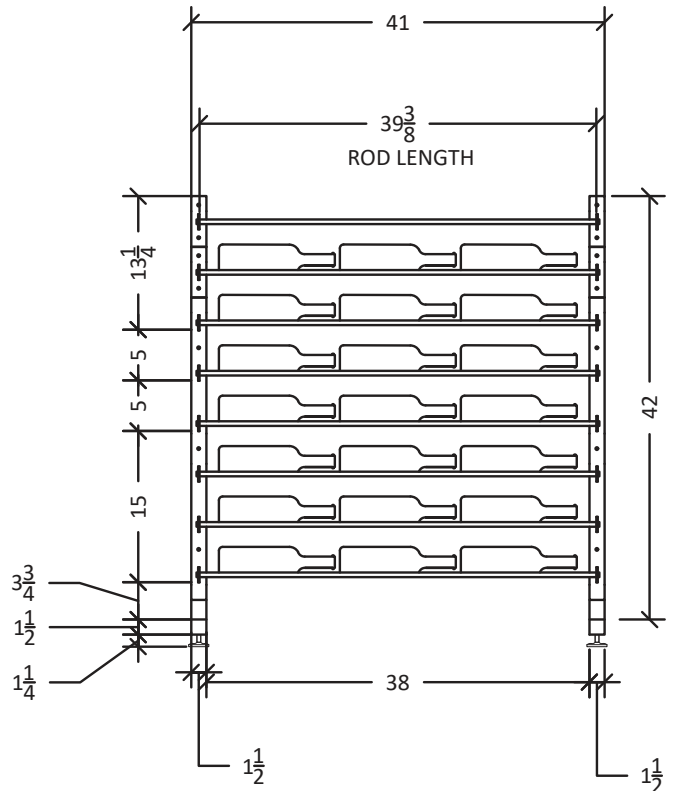

# Wine Wall Island Display Rack 3

Spec Sheet for WW-IDR3 (-SH and -XL models), 144-bottle freestanding wine rack

Shelf reduces bottle capacity by 18 bottles and is only included with -SH models.

**VINTAGEVIEW**<sup>®</sup>  
MOVING WINE STORAGE FORWARD