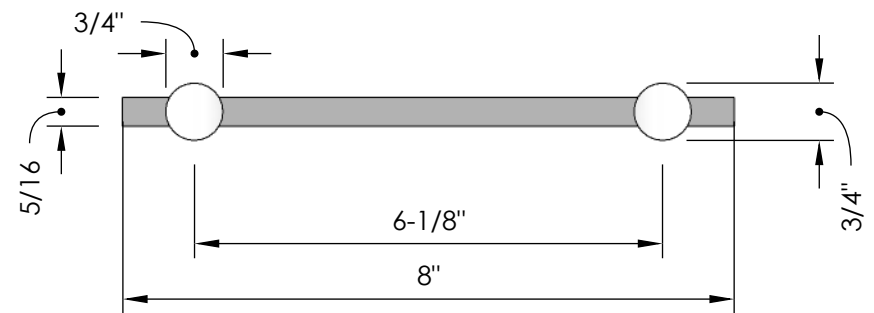

1.888.400.CORK(2675)

Float Racking: Glass Shelf & Clip Hardware - Install Option 2

Specification Sheet

Perspective

Plan View

Elevation A

Elevation B

Blue Grouse Wine Cellars