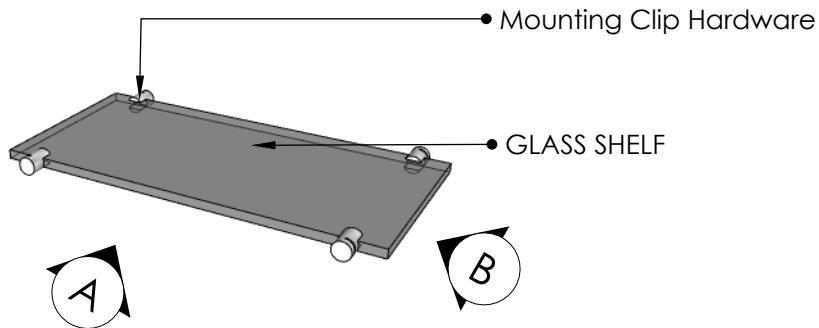

Float Racking: Glass Shelf & Clip Hardware - Install Option 1

Specification Sheet

Perspective

Plan View

Elevation A

Elevation B

Blue Grouse Wine Cellars

604.929.3180

1.888.400.CORK(2675)

Float Racking: Glass Shelf & Clip Hardware - Install Option 2

Specification Sheet

Perspective

Plan View

Elevation A

Elevation B

Blue Grouse Wine Cellars