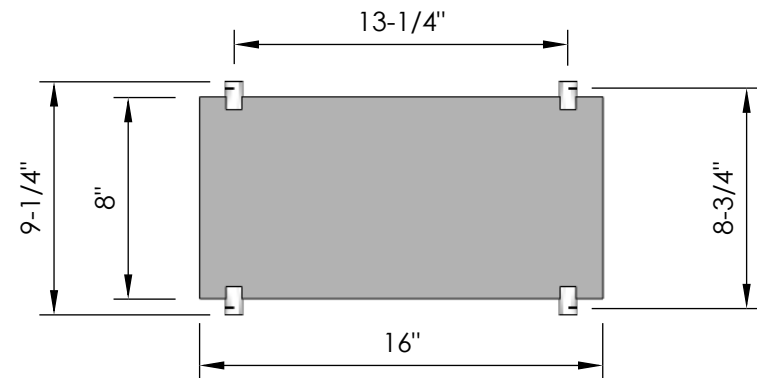

Float Racking: Glass Shelf & Clip Hardware - Install Option 1

Specification Sheet

Perspective

Plan View

Elevation A

Elevation B

Blue Grouse Wine Cellars

604.929.3180

1.888.400.CORK(2675)

Float Racking: Glass Shelf & Clip Hardware - Install Option 2

Specification Sheet

Perspective

Plan View

Elevation A

Elevation B

Blue Grouse Wine Cellars