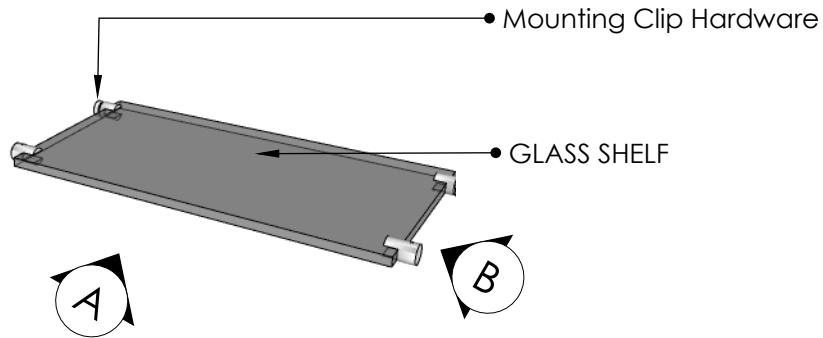

Float Racking: Glass Shelf & Clip Hardware - Install Option 1

Specification Sheet

Perspective

Plan View

Elevation A

Elevation B

Blue Grouse Wine Cellars

604.929.3180

1.888.400.CORK(2675)

Float Racking: Glass Shelf & Clip Hardware - Install Option 2

Specification Sheet

Perspective

Plan View

Elevation A

Elevation B

Blue Grouse Wine Cellars