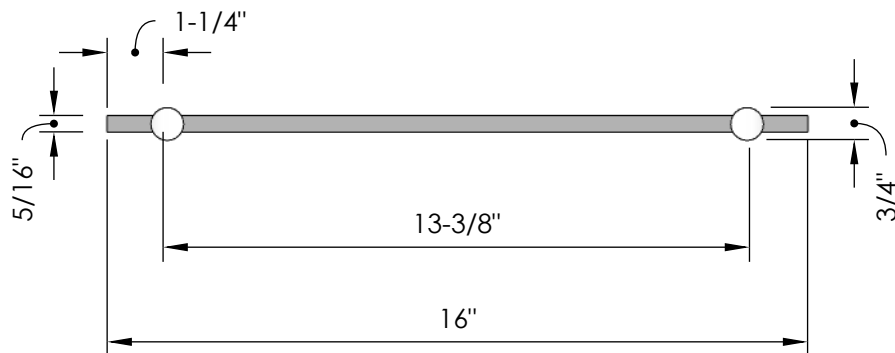

Float Racking: Glass Shelf & Clip Hardware - Install Option 1

Specification Sheet

Perspective

Plan View

Elevation A

Elevation B

Blue Grouse Wine Cellars

604.929.3180

1.888.400.CORK(2675)

Float Racking: Glass Shelf & Clip Hardware - Install Option 2

Specification Sheet

Perspective

Plan View

Elevation A

Elevation B

Blue Grouse Wine Cellars