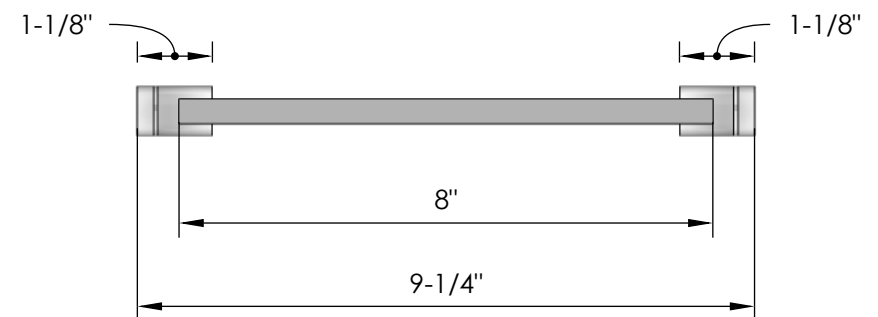

Float Racking: Glass Shelf & Clip Hardware - Install Option 1

Specification Sheet

Perspective

Plan View

Elevation A

Elevation B

Blue Grouse Wine Cellars

604.929.3180

1.888.400.CORK(2675)

Float Racking: Glass Shelf & Clip Hardware - Install Option 2

Specification Sheet

Perspective

Plan View

Elevation A

Elevation B

Blue Grouse Wine Cellars