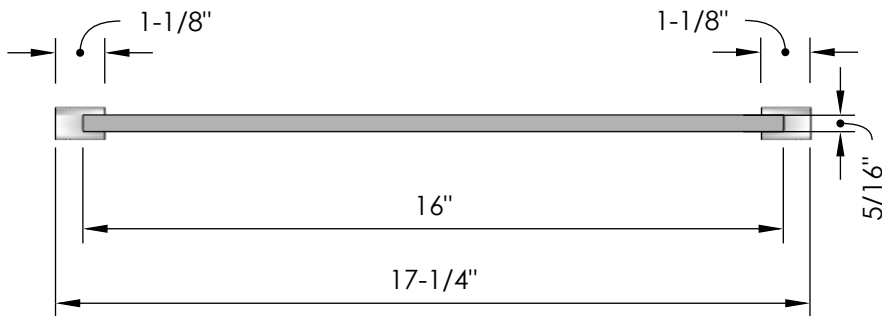

Float Racking: Glass Shelf & Clip Hardware - Install Option 1

Specification Sheet

Perspective

Plan View

Elevation A

Elevation B

Blue Grouse Wine Cellars

604.929.3180

1.888.400.CORK(2675)

Float Racking: Glass Shelf & Clip Hardware - Install Option 2

Specification Sheet

Perspective

Plan View

Elevation A

Elevation B

Blue Grouse Wine Cellars