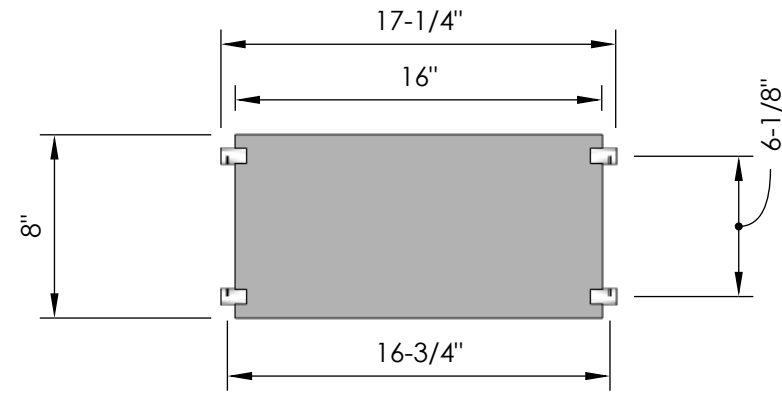

1.888.400.CORK(2675)

Float Racking: Glass Shelf & Clip Hardware - Install Option 2

Specification Sheet

Perspective

Plan View

Elevation A

Elevation B

Blue Grouse Wine Cellars