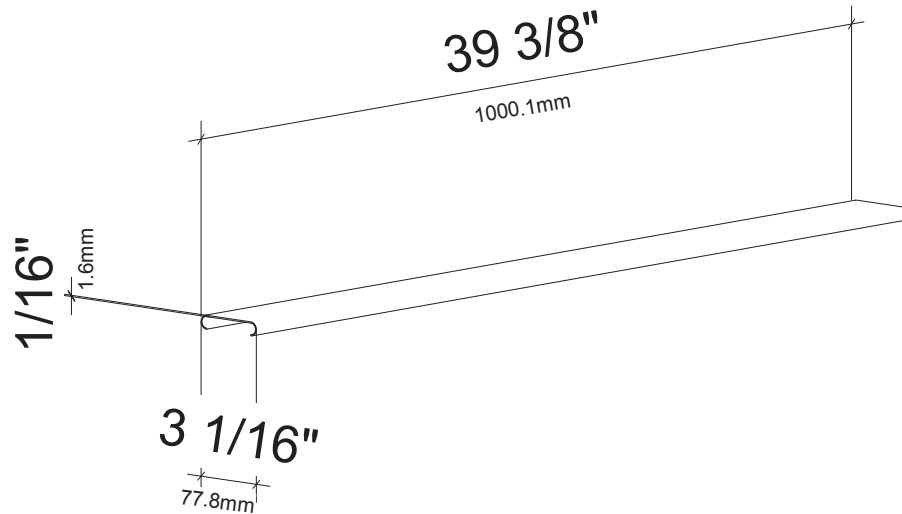

Evolution Shelf

Spec Sheet for (WW-SH-1D)

To complete shelf, snap to Wine Wall 5" (WW-051),
or any single bottle depth Wine Wall Racking

VINTAGEVIEW®
MOVING WINE STORAGE FORWARD

4690 Joliet St, Denver, CO 80239 | phone: 866.650.1500 | fax: 866.650.1501 | VintageView.com