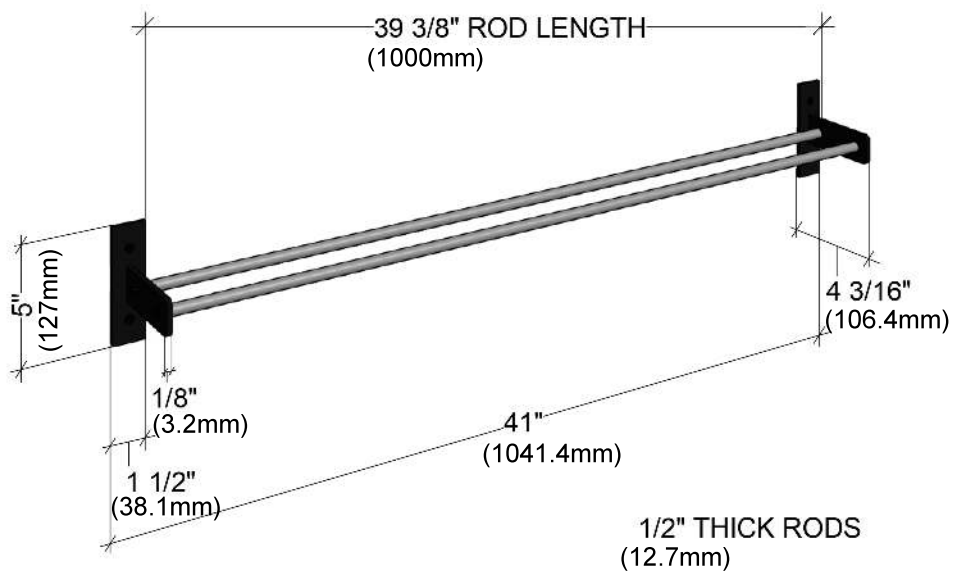

Evolution Shelf

Spec Sheet for (WW-SH-1D)

To complete shelf, snap to Wine Wall 5" (WW-051),
or any single bottle depth Wine Wall Racking

VINTAGEVIEW®
MOVING WINE STORAGE FORWARD

4690 Joliet St, Denver, CO 80239 | phone: 866.650.1500 | fax: 866.650.1501 | VintageView.com