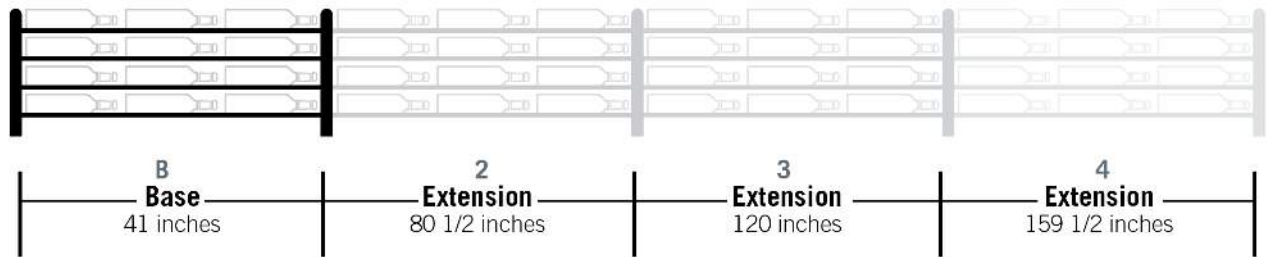

Evolution Wine Wall PR 3C

Spec Sheet for WW-PR (9-bottle wine rack)

VINTAGEVIEW®
MOVING WINE STORAGE FORWARD

4690 Joliet St., Denver, CO 80239 | phone: 866.650.1500 | fax: 866.650.1501 | VintageView.com

For product warranty information, please visit vintageview.com/warranty