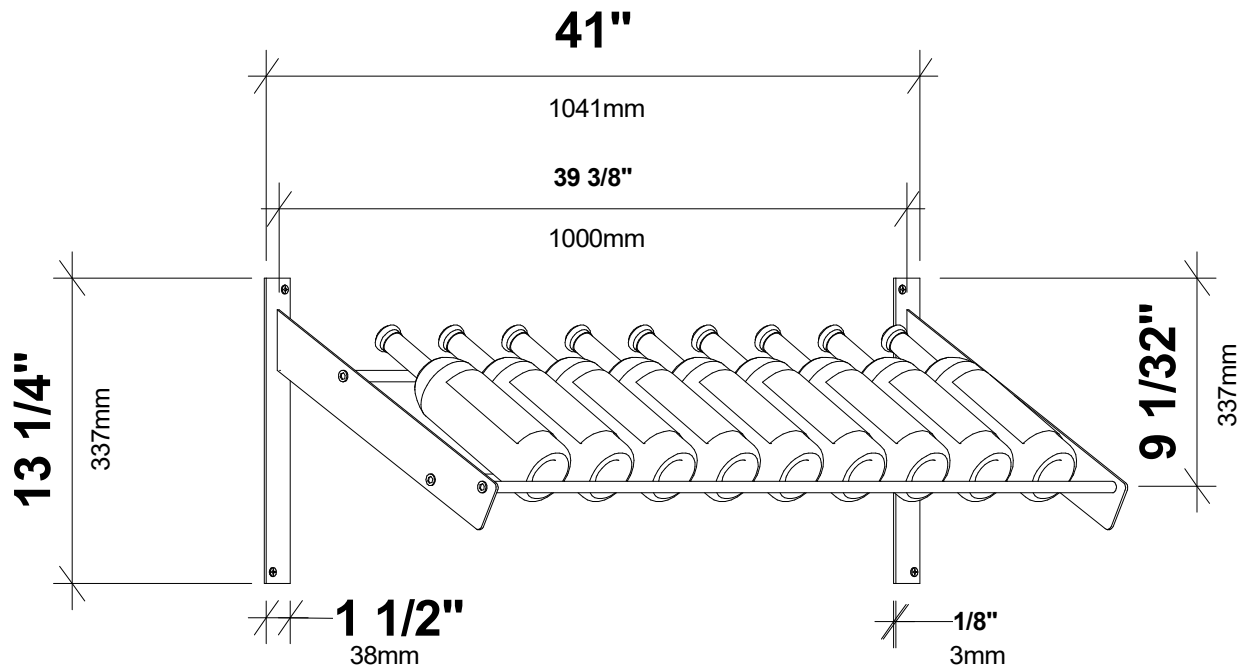

Evolution Wine Wall PR 3C

Spec Sheet for WW-PR (9-bottle wine rack)

VINTAGEVIEW®
MOVING WINE STORAGE FORWARD

4690 Joliet St., Denver, CO 80239 | phone: 866.650.1500 | fax: 866.650.1501 | VintageView.com

For product warranty information, please visit vintageview.com/warranty