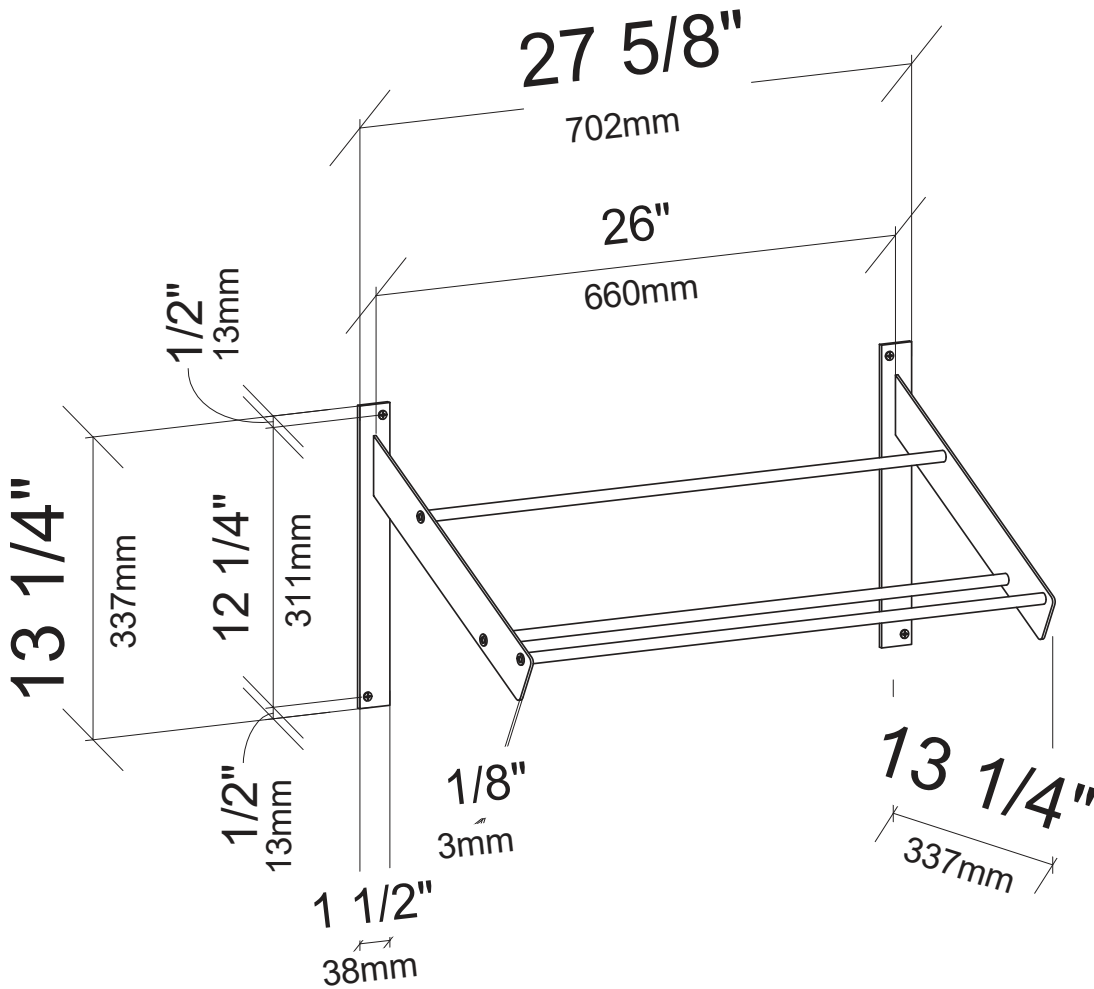

Evolution Wine Wall PR

Spec Sheet for (WW-PR-2C) 6-bottle wine rack.

VINTAGEVIEW®
MOVING WINE STORAGE FORWARD

4690 Joliet St, Denver, CO 80239 | phone: 866.650.1500 | fax: 866.650.1501 | VintageView.com

For product warranty information, please visit vintageview.com/warranty