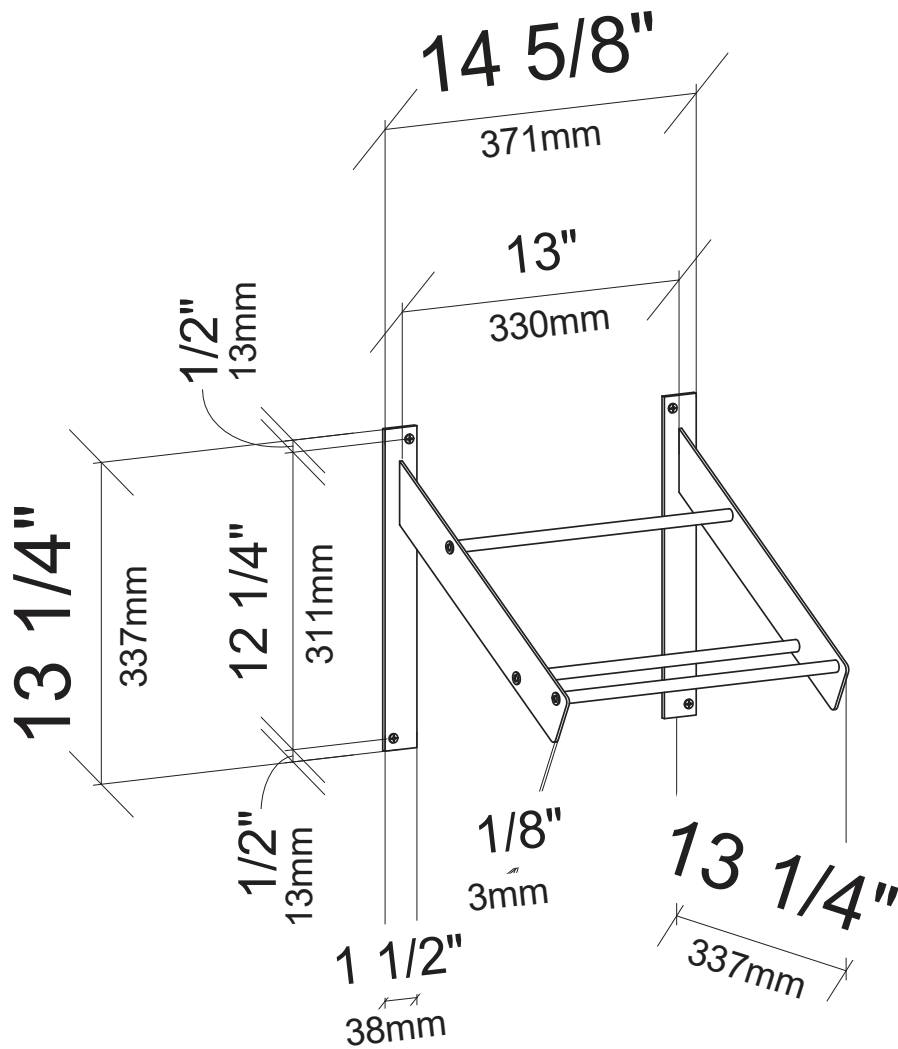

Evolution Wine Wall PR

Spec Sheet for (WW-PR-1C) 3-bottle wine rack.

VINTAGEVIEW®
MOVING WINE STORAGE FORWARD

4690 Joliet St, Denver, CO 80239 | phone: 866.650.1500 | fax: 866.650.1501 | VintageView.com

For product warranty information, please visit vintageview.com/warranty