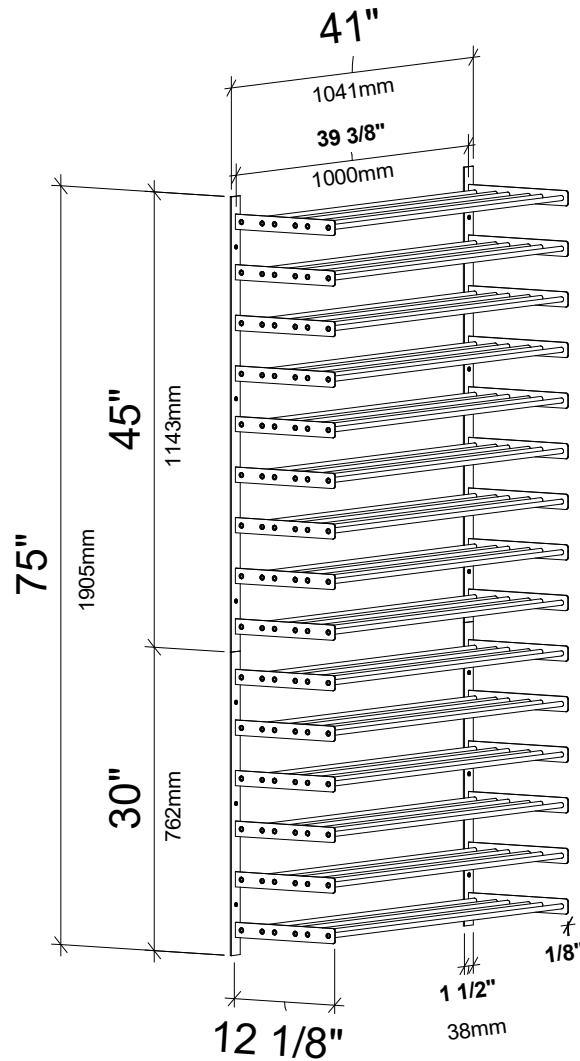

# Evolution Wine Wall 75" 3C Kit

Spec Sheet for WW-753 (135-bottle wine rack kit)

Features two (2) wine racks alligned on top of each other.

**VINTAGEVIEW®**  
MOVING WINE STORAGE FORWARD

4690 Joliet St., Denver, CO 80239 | phone: 866.650.1500 | fax: 866.650.1501 | [VintageView.com](http://VintageView.com)