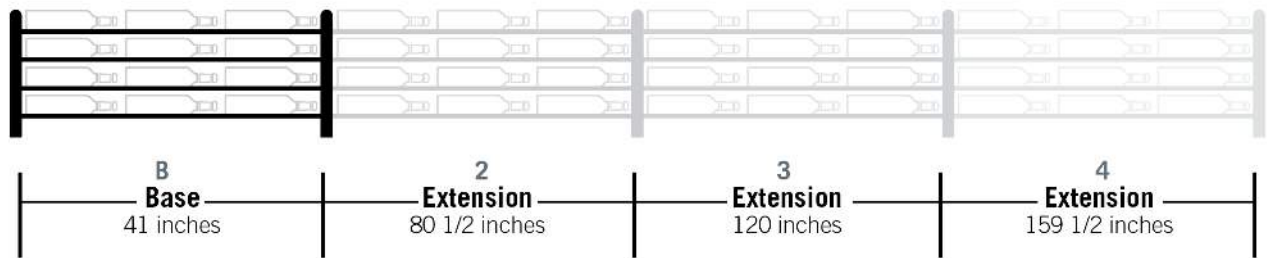

# Evolution Wine Wall 75" 3C Kit

Spec Sheet for WW-753 (135-bottle wine rack kit)

Features two (2) wine racks alligned on top of each other.

**VINTAGEVIEW®**  
MOVING WINE STORAGE FORWARD

4690 Joliet St., Denver, CO 80239 | phone: 866.650.1500 | fax: 866.650.1501 | [VintageView.com](http://VintageView.com)