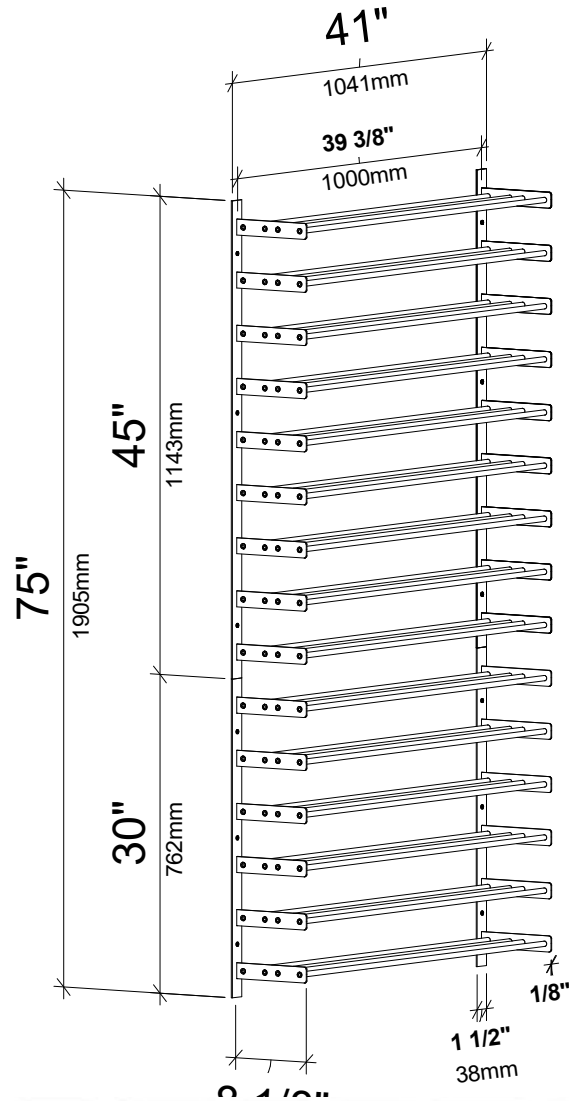

# Evolution Wine Wall 75" Wine Rack Kit

Spec Sheet for (WW-752) 90-bottle wine rack kit

**!!!CONTAINS TWO WINE RACKS!!!**

### EXTENSIONS...

Evolution Wine Wall Extensions share one support and add an additional, 40-1/4" column.

**VINTAGEVIEW®**  
MOVING WINE STORAGE FORWARD