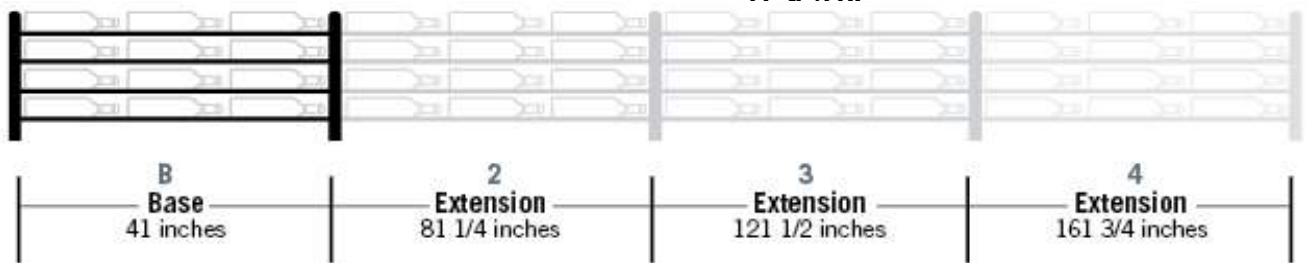

# Evolution Wine Wall 75" Wine Rack Kit

Spec Sheet for (WW-752) 90-bottle wine rack kit

**!!!CONTAINS TWO WINE RACKS!!!**

### EXTENSIONS...

Evolution Wine Wall Extensions share one support and add an additional, 40-1/4" column.

**VINTAGEVIEW®**  
MOVING WINE STORAGE FORWARD