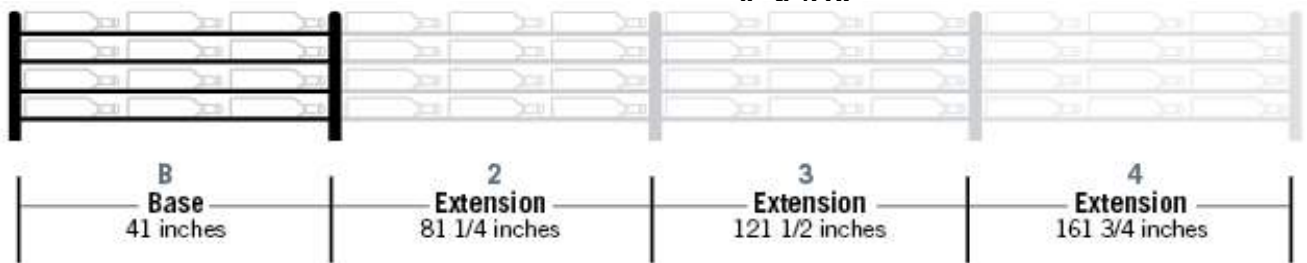

Evolution Wine Wall 75" Wine Rack Kit

Spec Sheet for (WW-751) 45-bottle wine rack kit

!!!CONTAINS TWO WINE RACKS!!!

EXTENSIONS...

Evolution Wine Wall Extensions share one support and add an additional, 40-1/4" column.