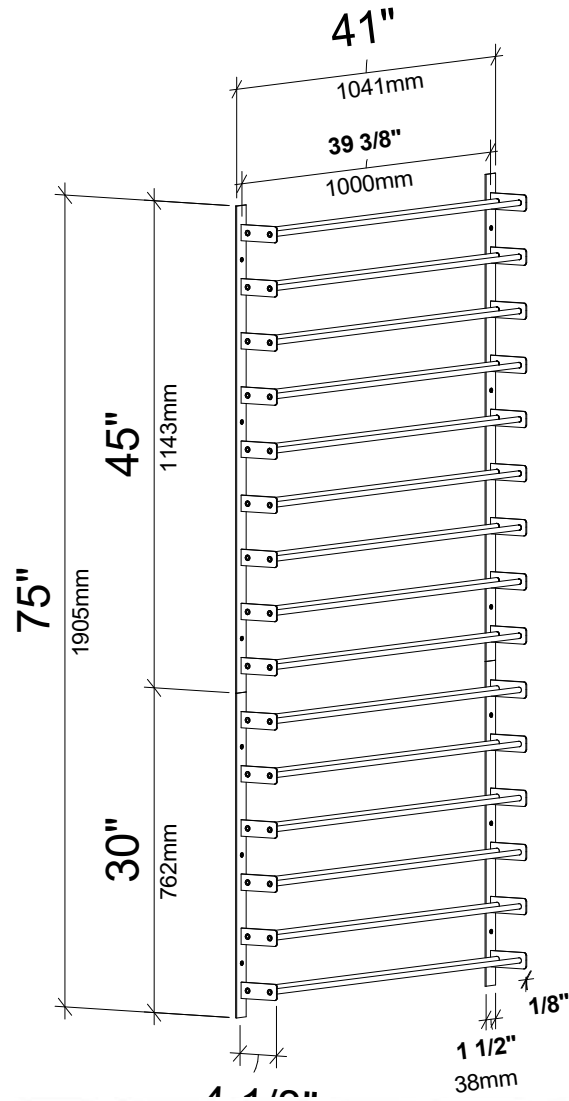

Evolution Wine Wall 75" Wine Rack Kit

Spec Sheet for (WW-751) 45-bottle wine rack kit

!!!CONTAINS TWO WINE RACKS!!!

EXTENSIONS...

Evolution Wine Wall Extensions share one support and add an additional, 40-1/4" column.