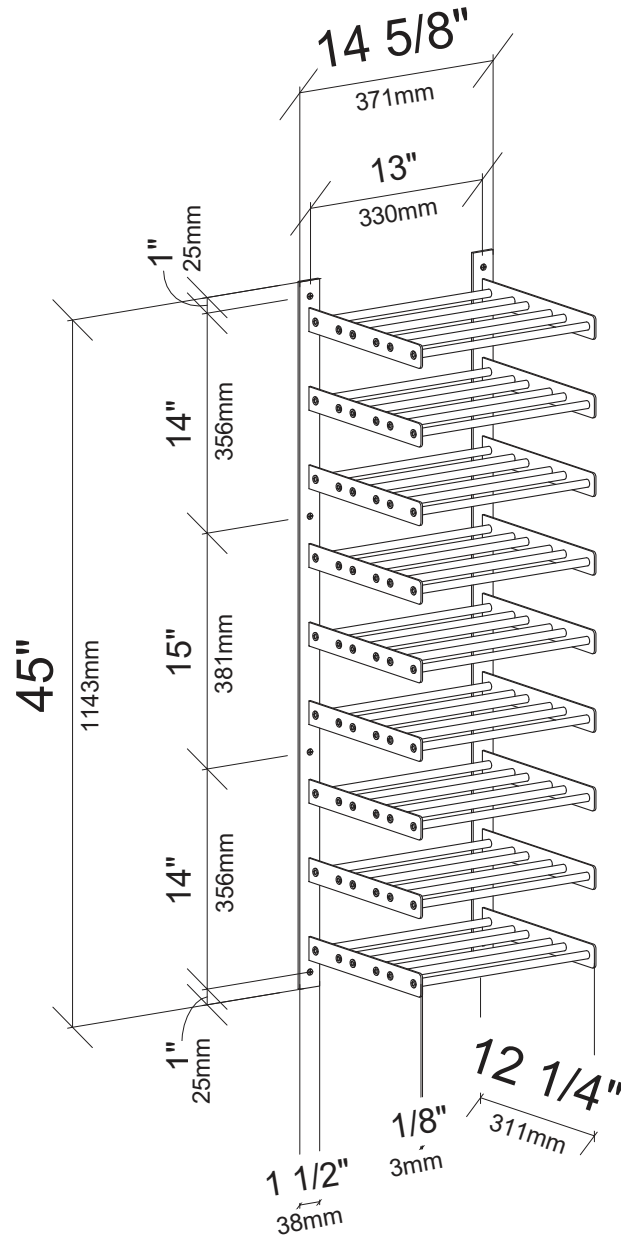

Evolution Wine Wall 45"

Spec Sheet for (WW-453-1C) 27-bottle wine rack.

VINTAGEVIEW[®]
MOVING WINE STORAGE FORWARD

4690 Joliet St, Denver, CO 80239 | phone: 866.650.1500 | fax: 866.650.1501 | VintageView.com