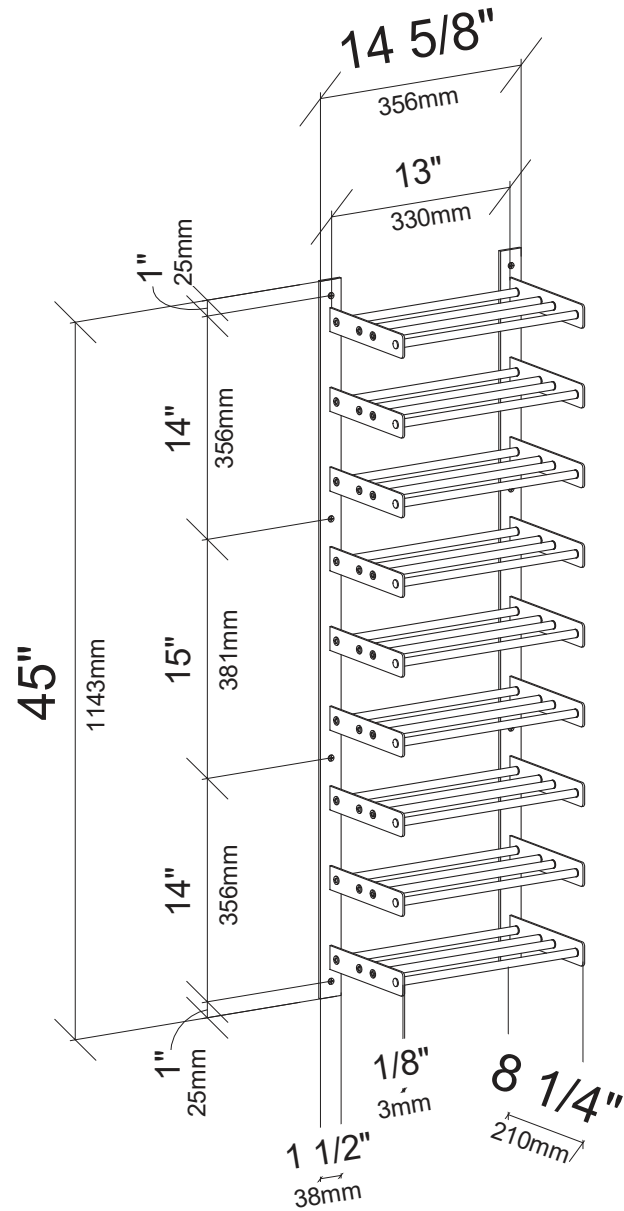

Evolution Wine Wall 45"

Spec Sheet for (WW-452-1C) 18-bottle wine rack.

VINTAGEVIEW®
MOVING WINE STORAGE FORWARD

4690 Joliet St, Denver, CO 80239 | phone: 866.650.1500 | fax: 866.650.1501 | VintageView.com