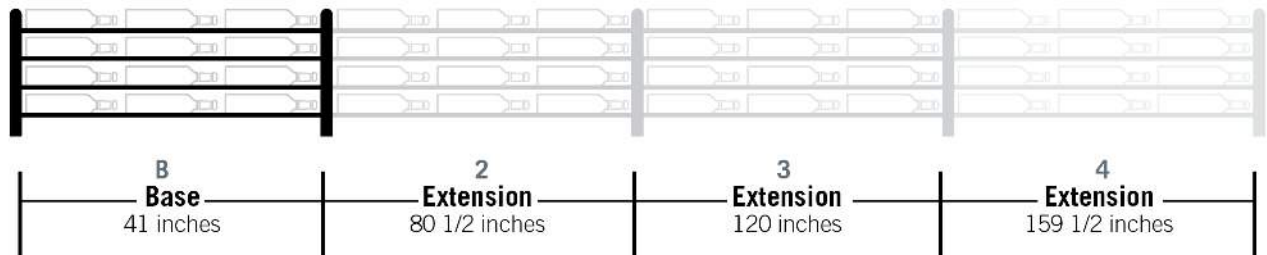

Evolution Wine Wall 30" 3C

Spec Sheet for WW-303 (54-bottle wine rack)

VINTAGEVIEW®
MOVING WINE STORAGE FORWARD

4690 Joliet St., Denver, CO 80239 | phone: 866.650.1500 | fax: 866.650.1501 | VintageView.com