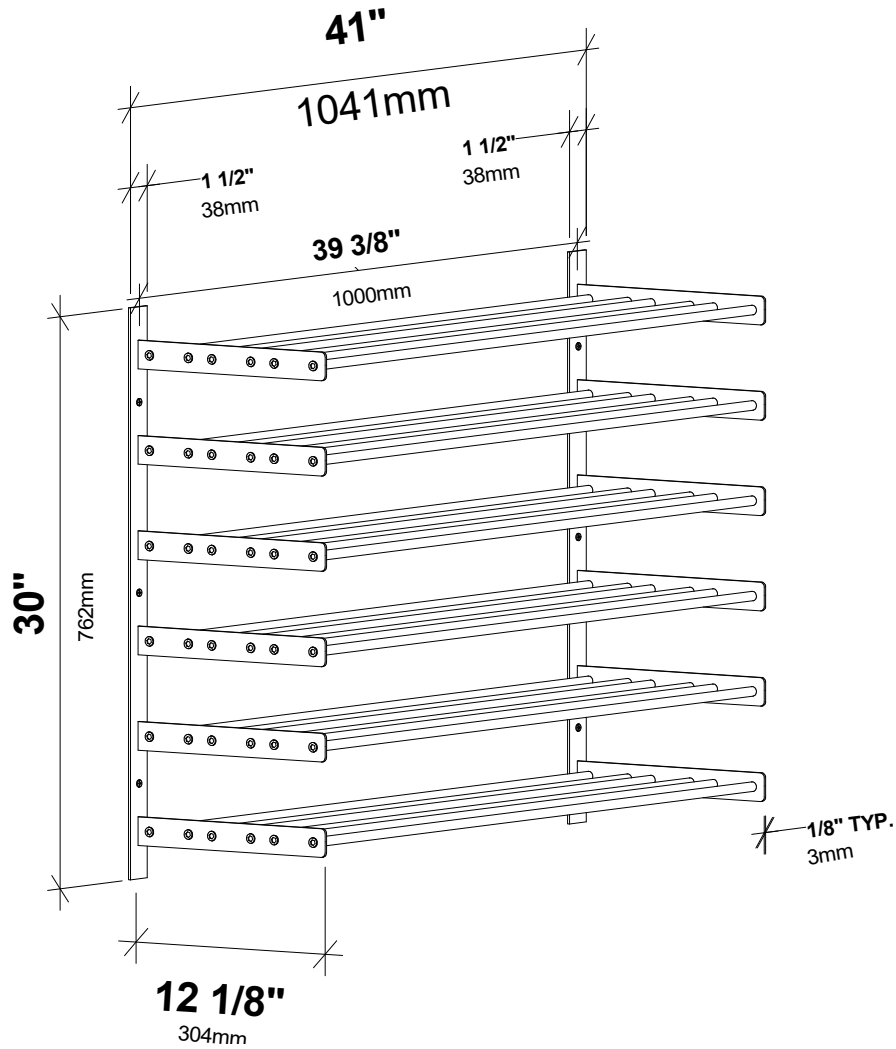

Evolution Wine Wall 30" 3C

Spec Sheet for WW-303 (54-bottle wine rack)

VINTAGEVIEW®
MOVING WINE STORAGE FORWARD

4690 Joliet St., Denver, CO 80239 | phone: 866.650.1500 | fax: 866.650.1501 | VintageView.com