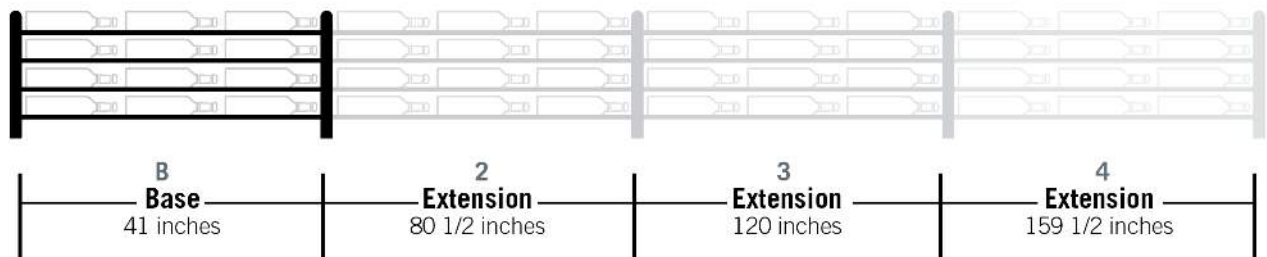

Evolution Wine Wall 30" 3C

Spec Sheet for WW-301 (18-bottle wine rack)

VINTAGEVIEW®
MOVING WINE STORAGE FORWARD

4690 Joliet St., Denver, CO 80239 | phone: 866.650.1500 | fax: 866.650.1501 | VintageView.com