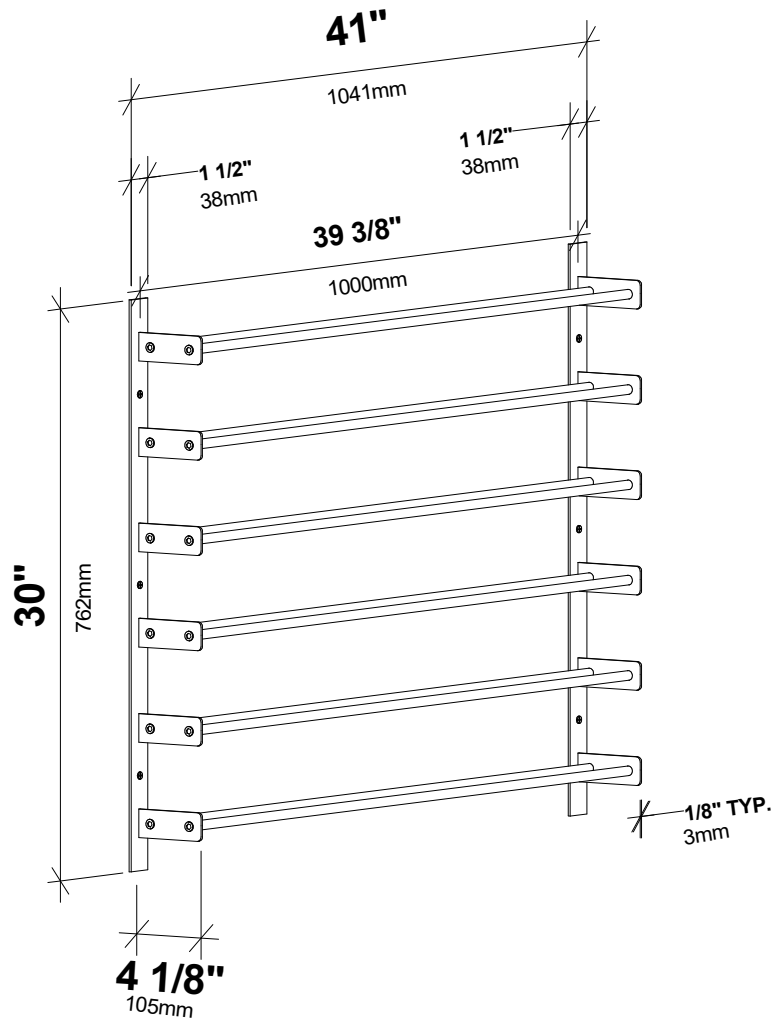

Evolution Wine Wall 30" 3C

Spec Sheet for WW-301 (18-bottle wine rack)

VINTAGEVIEW®
MOVING WINE STORAGE FORWARD

4690 Joliet St., Denver, CO 80239 | phone: 866.650.1500 | fax: 866.650.1501 | VintageView.com