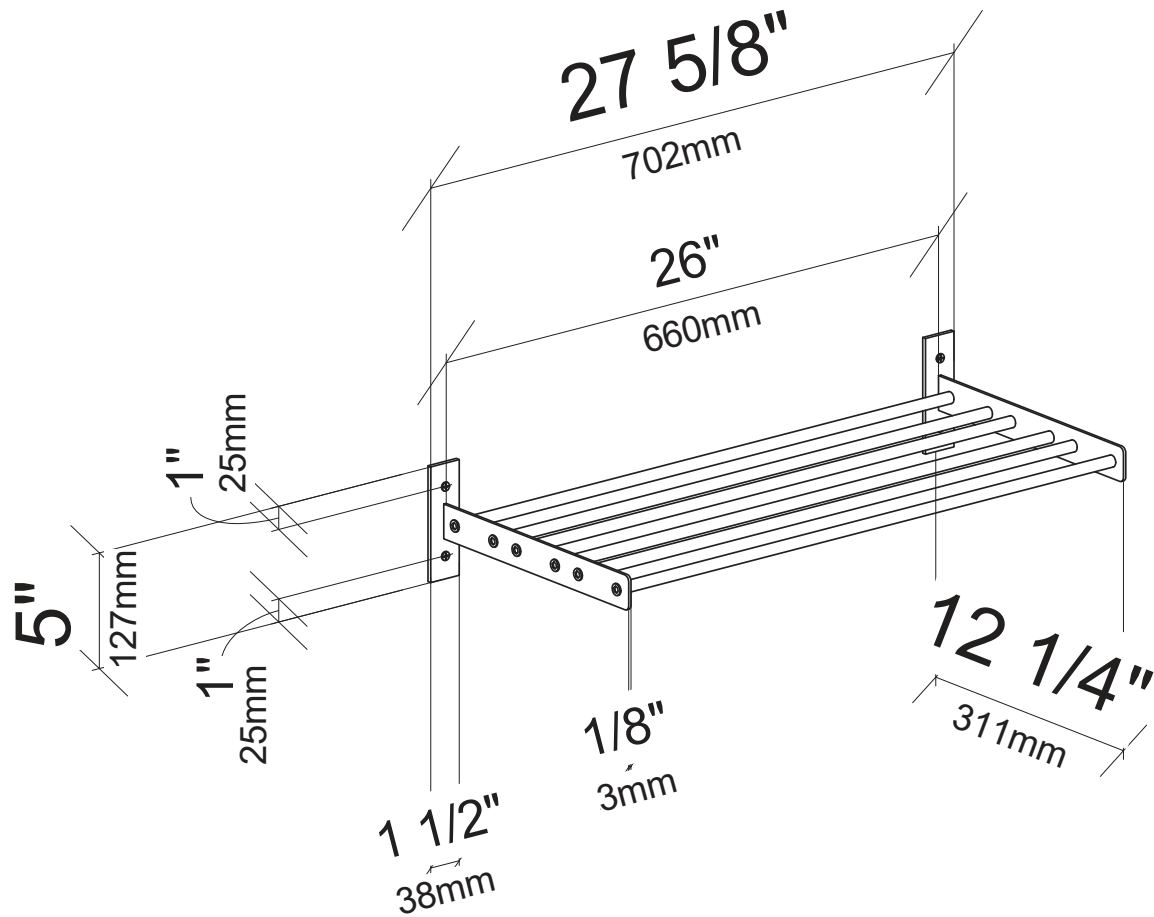

Evolution Wine Wall 5 2C

Spec Sheet for WW-052-2C (4-bottle wine rack)

VINTAGEVIEW[®]
MOVING WINE STORAGE FORWARD

4690 Joliet St., Denver, CO 80239 | phone: 866.650.1500 | fax: 866.650.1501 | VintageView.com