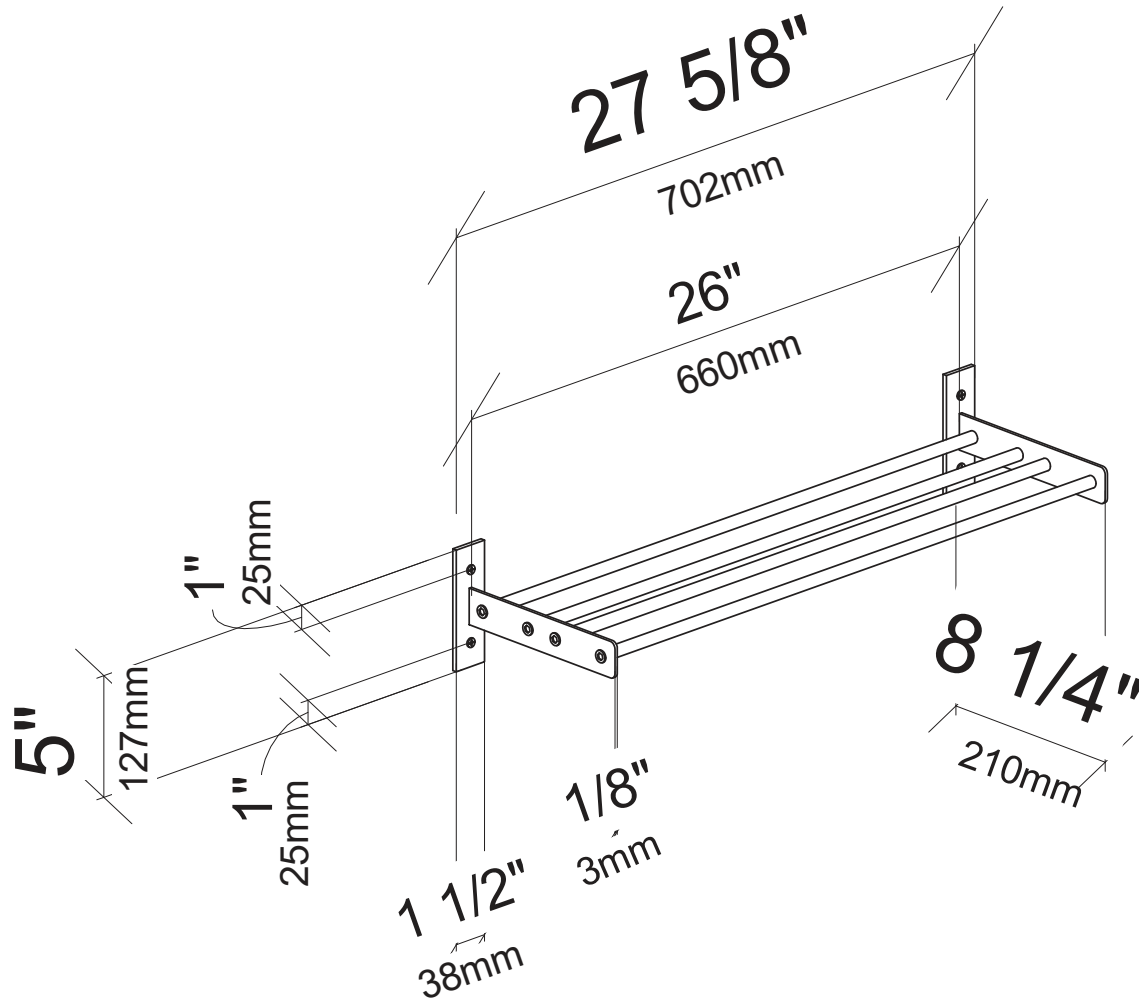

# Evolution Wine Wall 5 2C

Spec Sheet for WW-052-2C (4-bottle wine rack)

VINTAGEVIEW<sup>®</sup>  
MOVING WINE STORAGE FORWARD

4690 Joliet St., Denver, CO 80239 | phone: 866.650.1500 | fax: 866.650.1501 | [VintageView.com](http://VintageView.com)