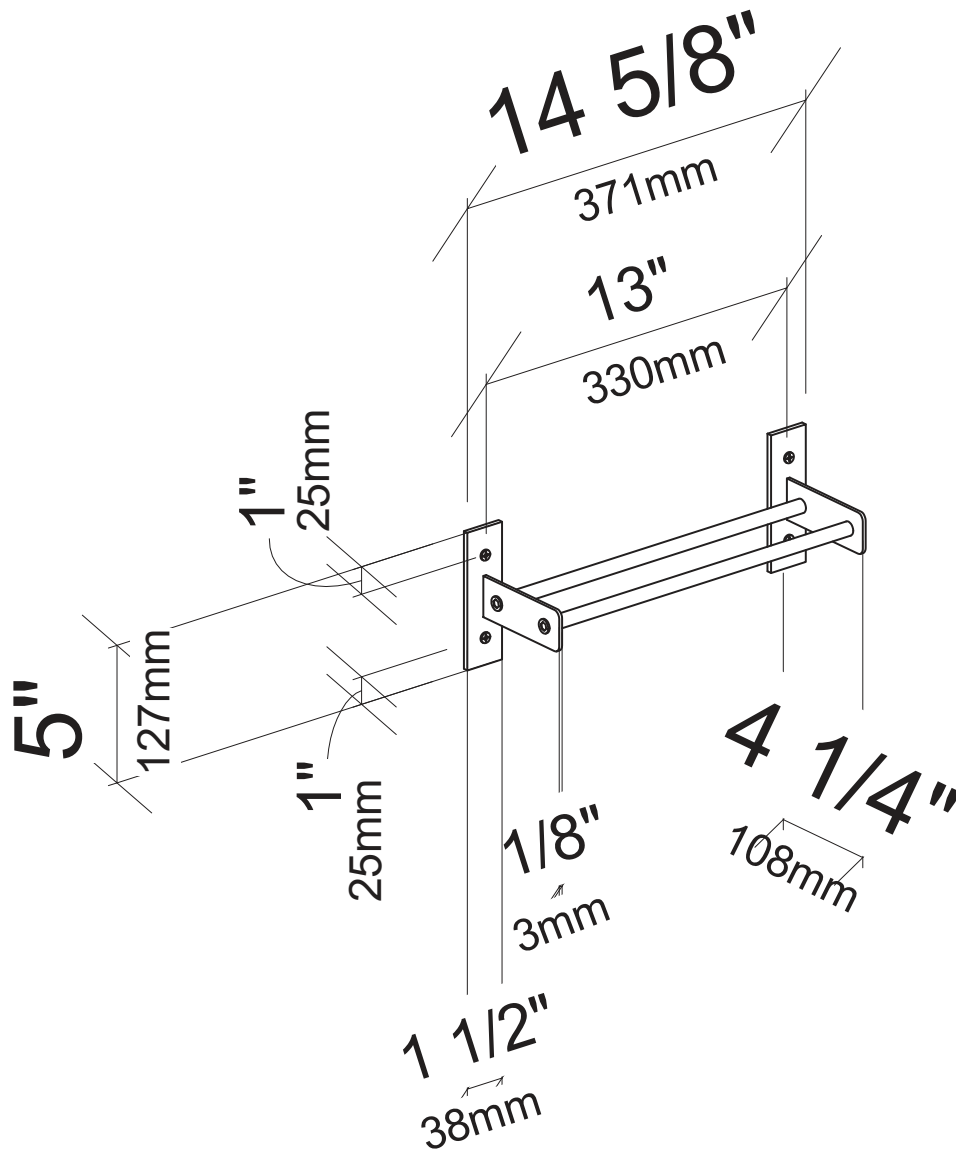

Evolution Wine Wall 5"

Spec Sheet for (WW-051-1C) 1-bottle wine rack.

VINTAGEVIEW®
MOVING WINE STORAGE FORWARD

4690 Joliet St, Denver, CO 80239 | phone: 866.650.1500 | fax: 866.650.1501 | VintageView.com