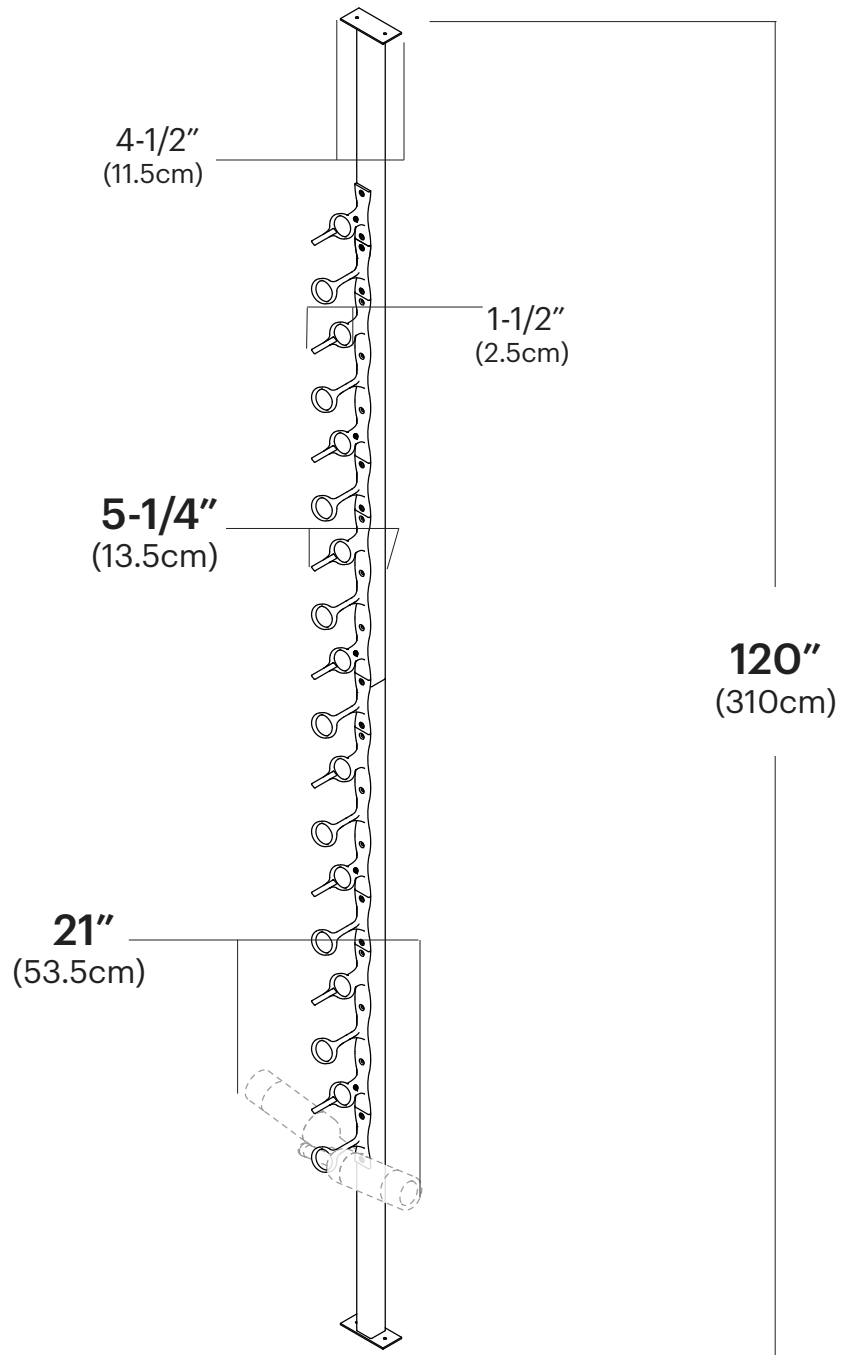

# Helix Single Sided Wine Rack Post Kit 10 – Dual

Spec Sheet for HX-FCP-KIT-10-D1 (complete Helix Wine Rack Post system)

**Cut to Fit on Site**  
With Mounting Base  
extended 2" (5cm), max  
installation height is  
122" (310cm).

VINTAGEVIEW<sup>®</sup>  
MOVING WINE STORAGE FORWARD

4690 Joliet St., Denver, CO 80239 | phone: 866.650.1500 | fax: 866.650.1501 | [VintageView.com](http://VintageView.com)

For product warranty information, please visit [vintageview.com/warranty](http://vintageview.com/warranty)