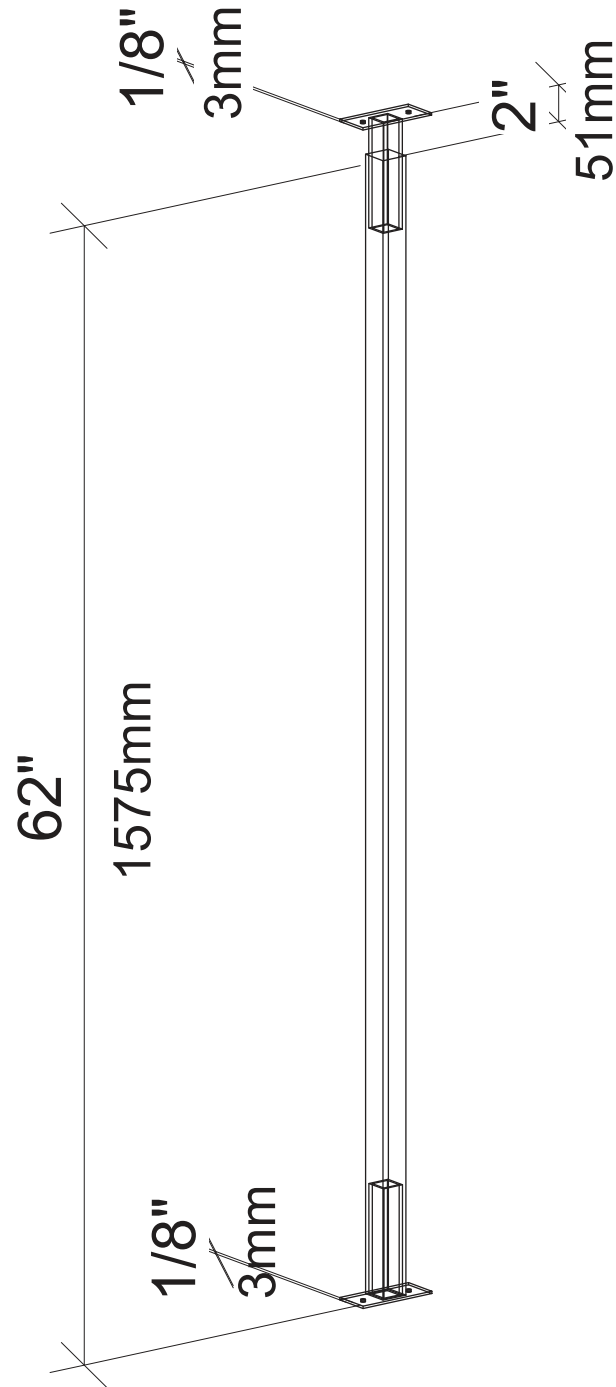

Helix Post 5

Spec Sheet for HX-FCP-5 (Helix Post component)

Complete the System
Helix Wine Racks (sold separately) are needed for a complete installation of the system.

Cut to Fit on Site
With Mounting Base extended 2" (51mm), max installation height is 64" (1626mm).

VINTAGEVIEW[®]
MOVING WINE STORAGE FORWARD

4690 Joliet St., Denver, CO 80239 | phone: 866.650.1500 | fax: 866.650.1501 | VintageView.com

For product warranty information, please visit vintageview.com/warranty