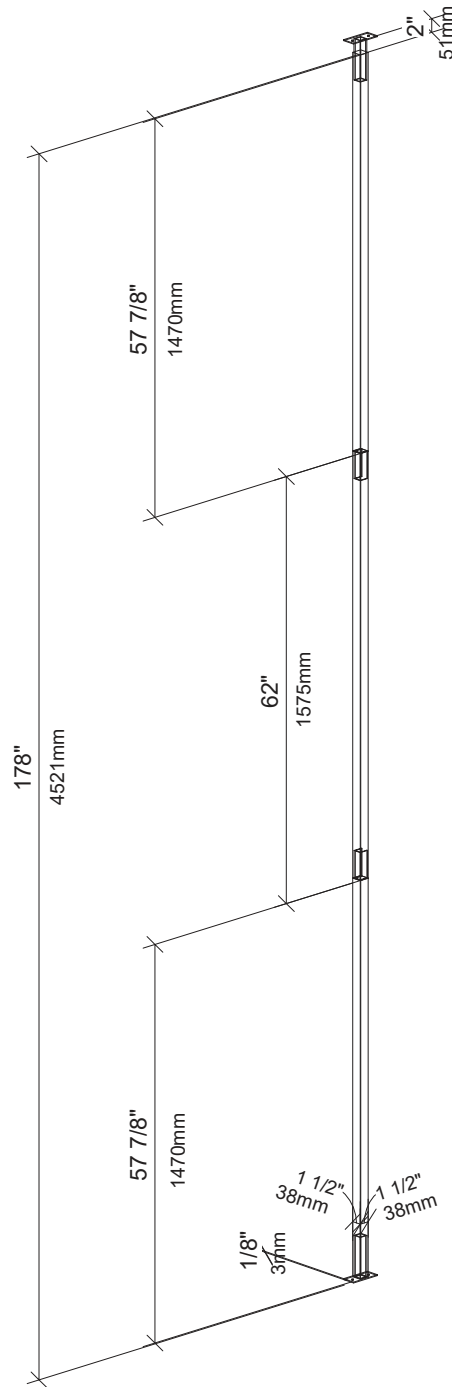

Helix Post 15

Spec Sheet for HX-FCP-15 (Helix Post component)

Complete the System
Helix Wine Racks (sold separately) are needed for a complete installation of the system.

Cut to Fit on Site
With Mounting Base extended 2" (51mm), max installation height is 180" (4572mm).