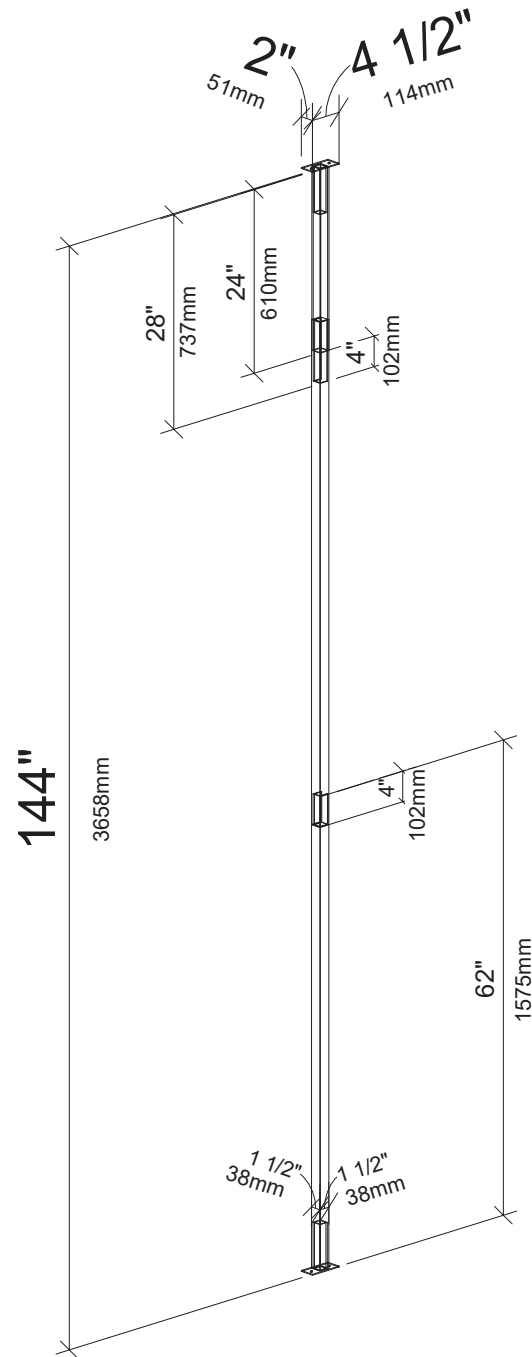

# Helix Post 12 Kit

Spec Sheet for HX-FCP-12 (Helix Post component)

**Complete the System**  
Helix Wine Racks (sold separately) are needed for a complete installation of the system.

**Cut to Fit on Site**  
With Mounting Base extended 2" (51mm), max installation height is 146" (3708mm).