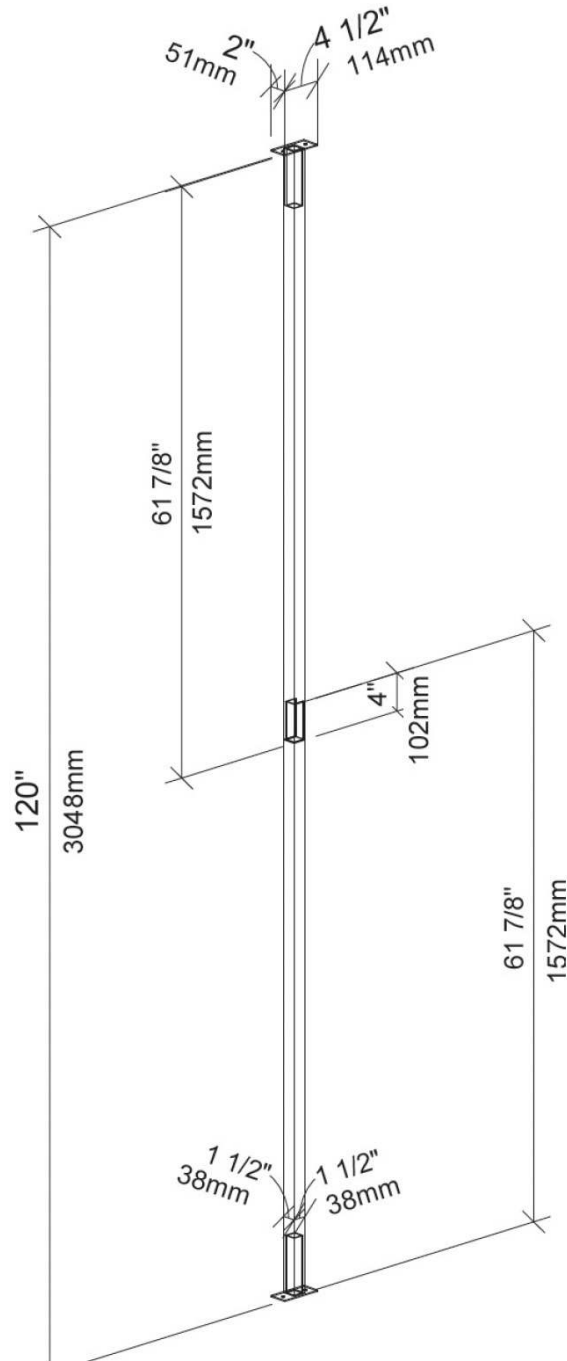

Helix Post 10 Kit

Spec Sheet for HX-FCP-10 (Helix Post component)

Complete the System
Helix Wine Racks (sold separately) are needed for a complete installation of the system.

Cut to Fit on Site
With Mounting Base extended 2" (51mm), max installation height is 122" (3098mm).