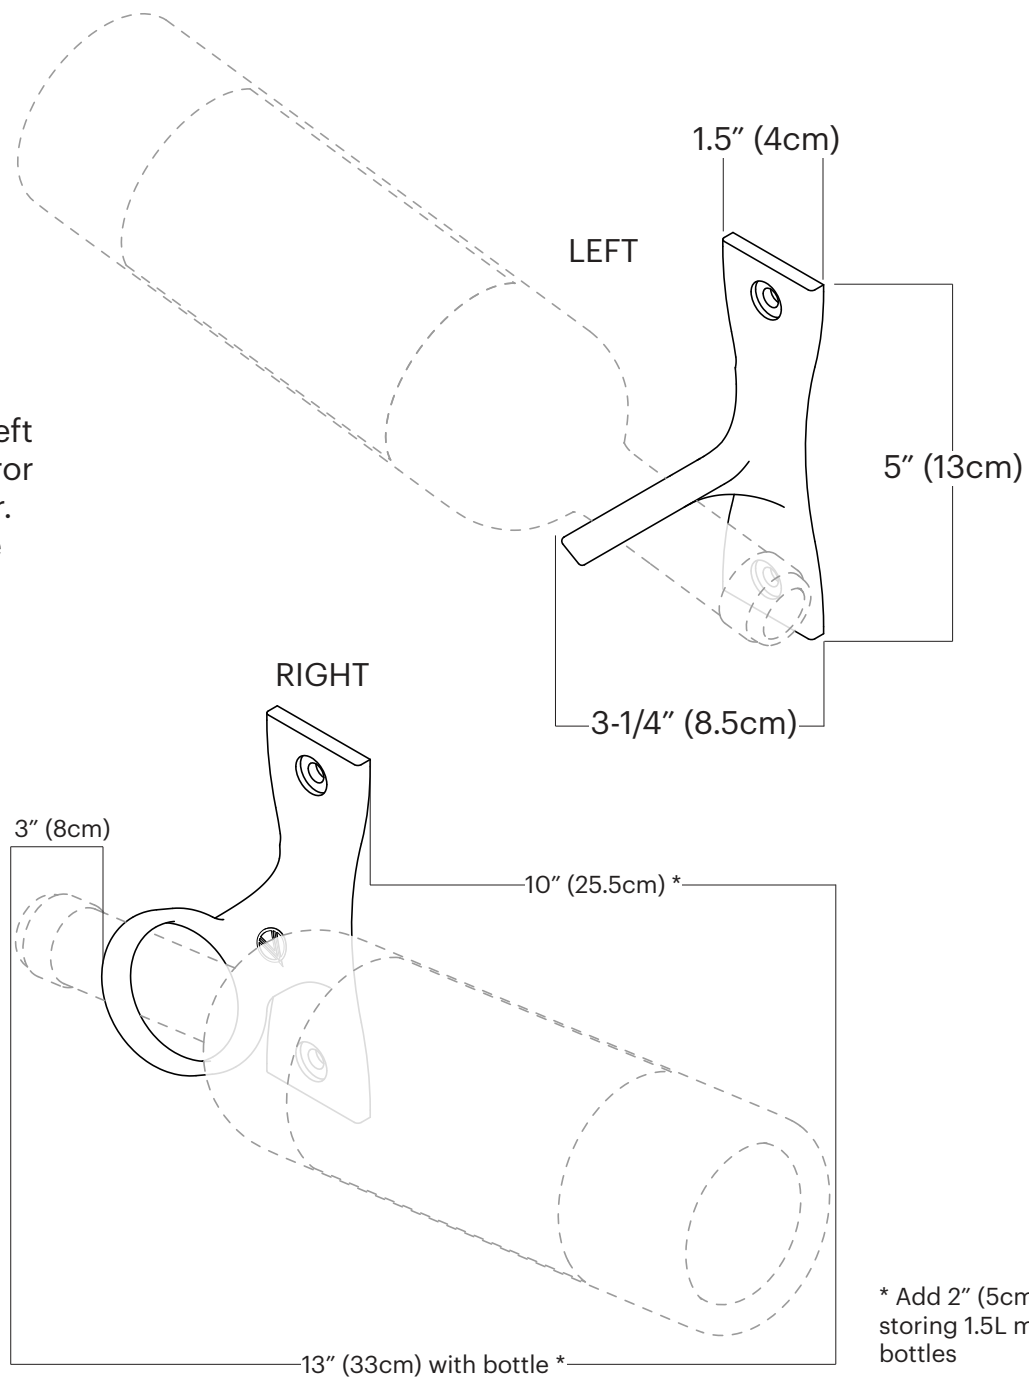

R Series Helix Single 5

Spec Sheet for HX-5-x (1-bottle wall mounted wine rack)

Right and Left models mirror each other. Specs are identical.

VINTAGEVIEW[®]
MOVING WINE STORAGE FORWARD

4690 Joliet St., Denver, CO 80239 | phone: 866.650.1500 | fax: 866.650.1501 | VintageView.com