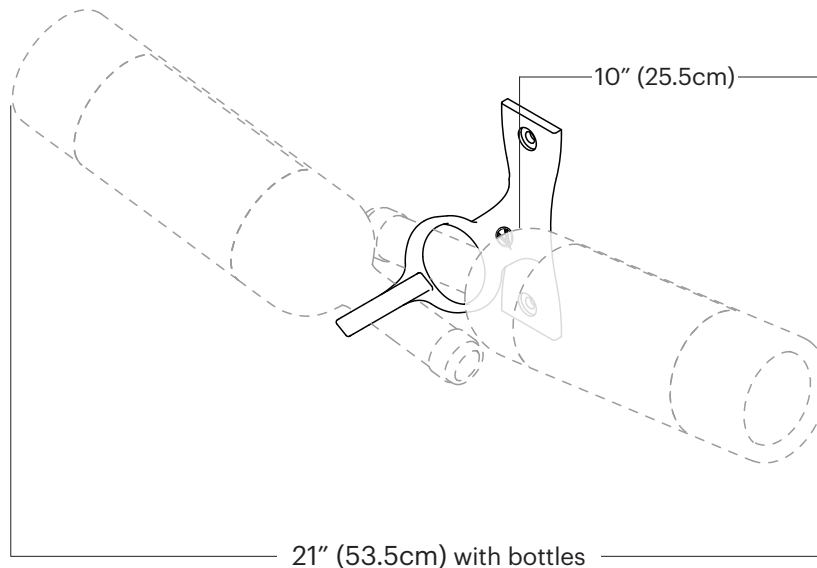

R Series Helix Double 5

Spec Sheet for HX-5-Dx (2-bottle wall mounted wine rack)

Standard

Standard and Mirror models select each other. Specs are identical.

Mirror

VINTAGEVIEW[®]
MOVING WINE STORAGE FORWARD