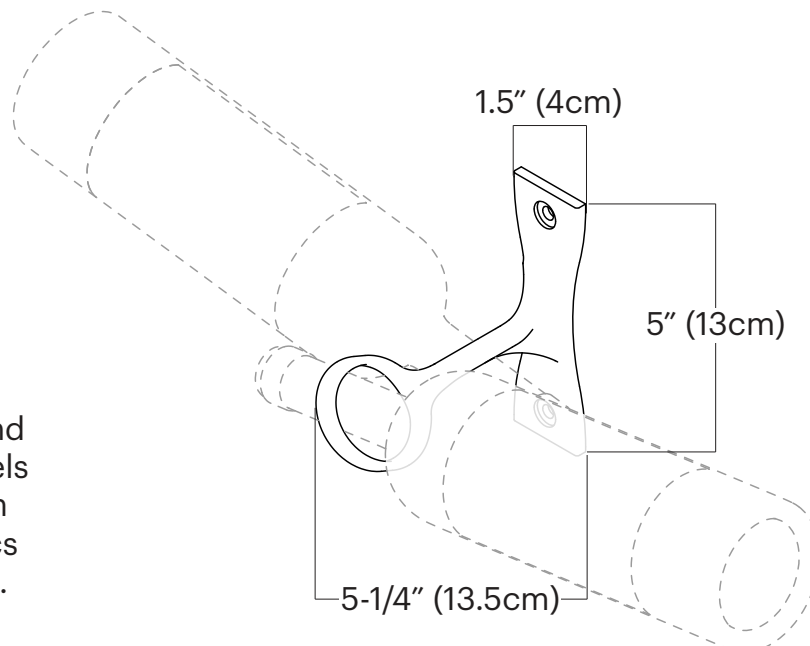

R Series Helix Double 5

Spec Sheet for HX-5-Dx (2-bottle wall mounted wine rack)

Standard

Standard and Mirror models select each other. Specs are identical.

Mirror

VINTAGEVIEW[®]
MOVING WINE STORAGE FORWARD