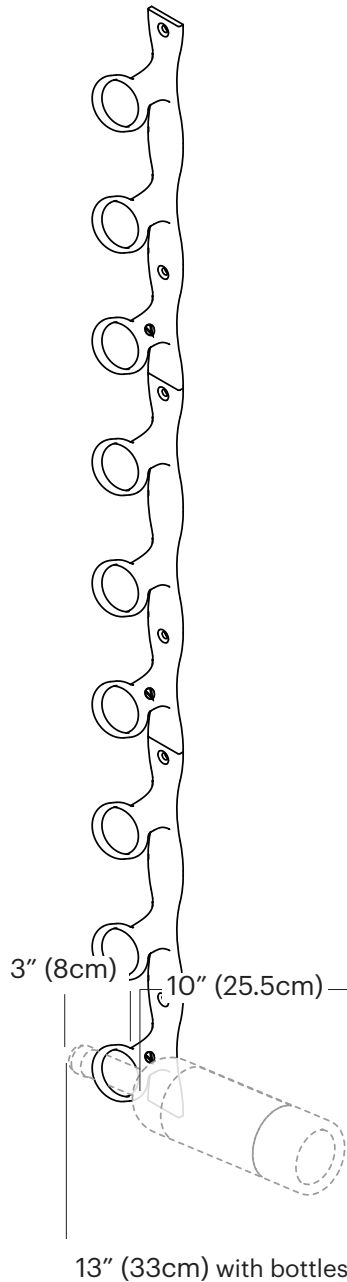

R Series Helix Single 45

Spec Sheet for HX-45-x (9-bottle wall mounted wine rack)

Right and Left models mirror each other. Specs are identical.

VINTAGEVIEW[®]
MOVING WINE STORAGE FORWARD

4690 Joliet St., Denver, CO 80239 | phone: 866.650.1500 | fax: 866.650.1501 | VintageView.com