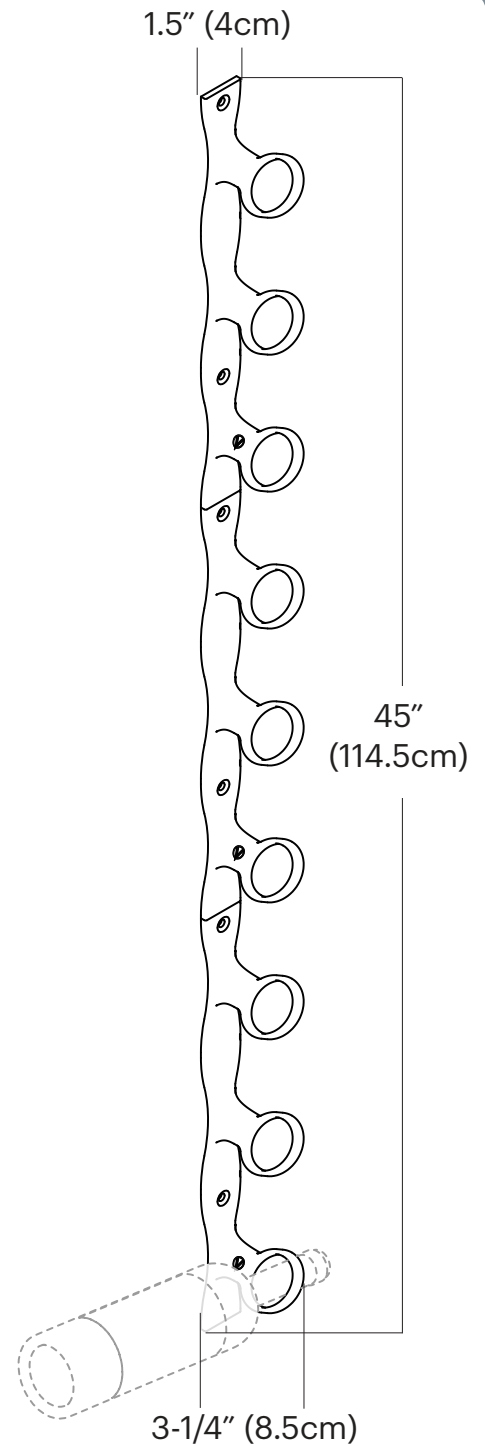

R Series Helix Single 45

Spec Sheet for HX-45-x (9-bottle wall mounted wine rack)

Right and Left models mirror each other. Specs are identical.

VINTAGEVIEW[®]
MOVING WINE STORAGE FORWARD

4690 Joliet St., Denver, CO 80239 | phone: 866.650.1500 | fax: 866.650.1501 | VintageView.com