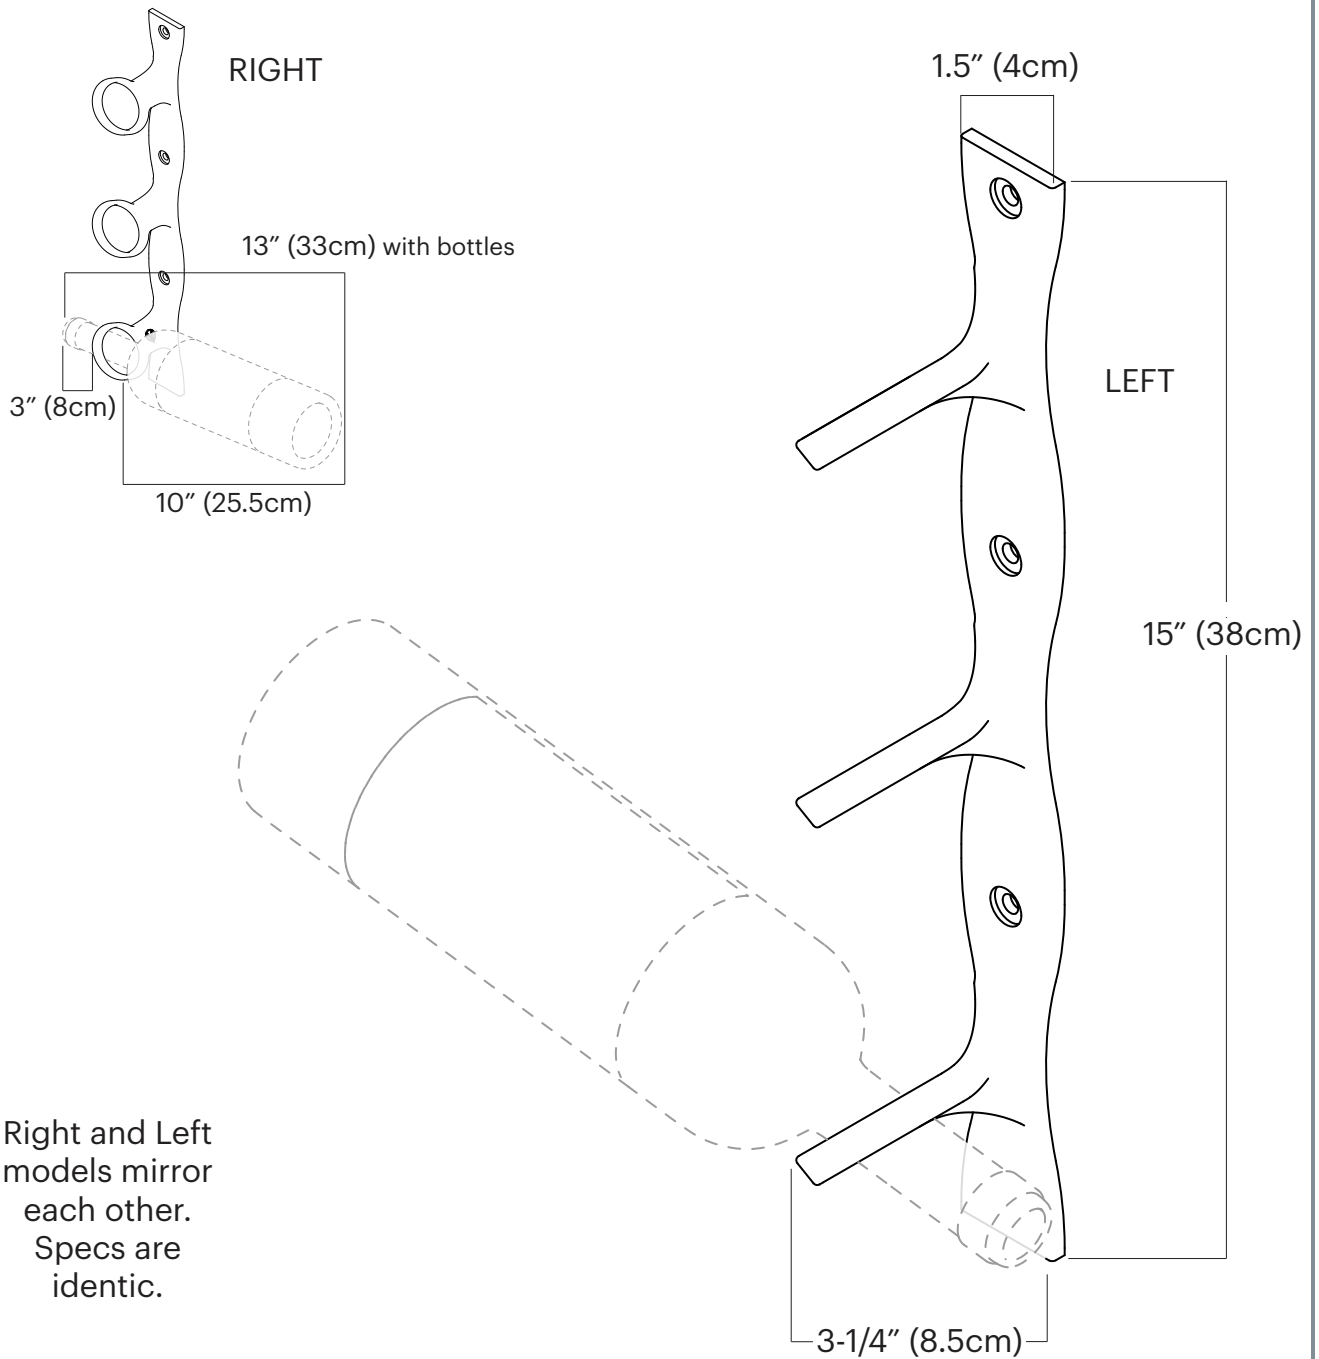

R Series Helix Single 15

Spec Sheet for HX-15-x (3-bottle wall mounted wine rack)

Right and Left models mirror each other. Specs are identical.

VINTAGEVIEW[®]
MOVING WINE STORAGE FORWARD

4690 Joliet St., Denver, CO 80239 | phone: 866.650.1500 | fax: 866.650.1501 | VintageView.com