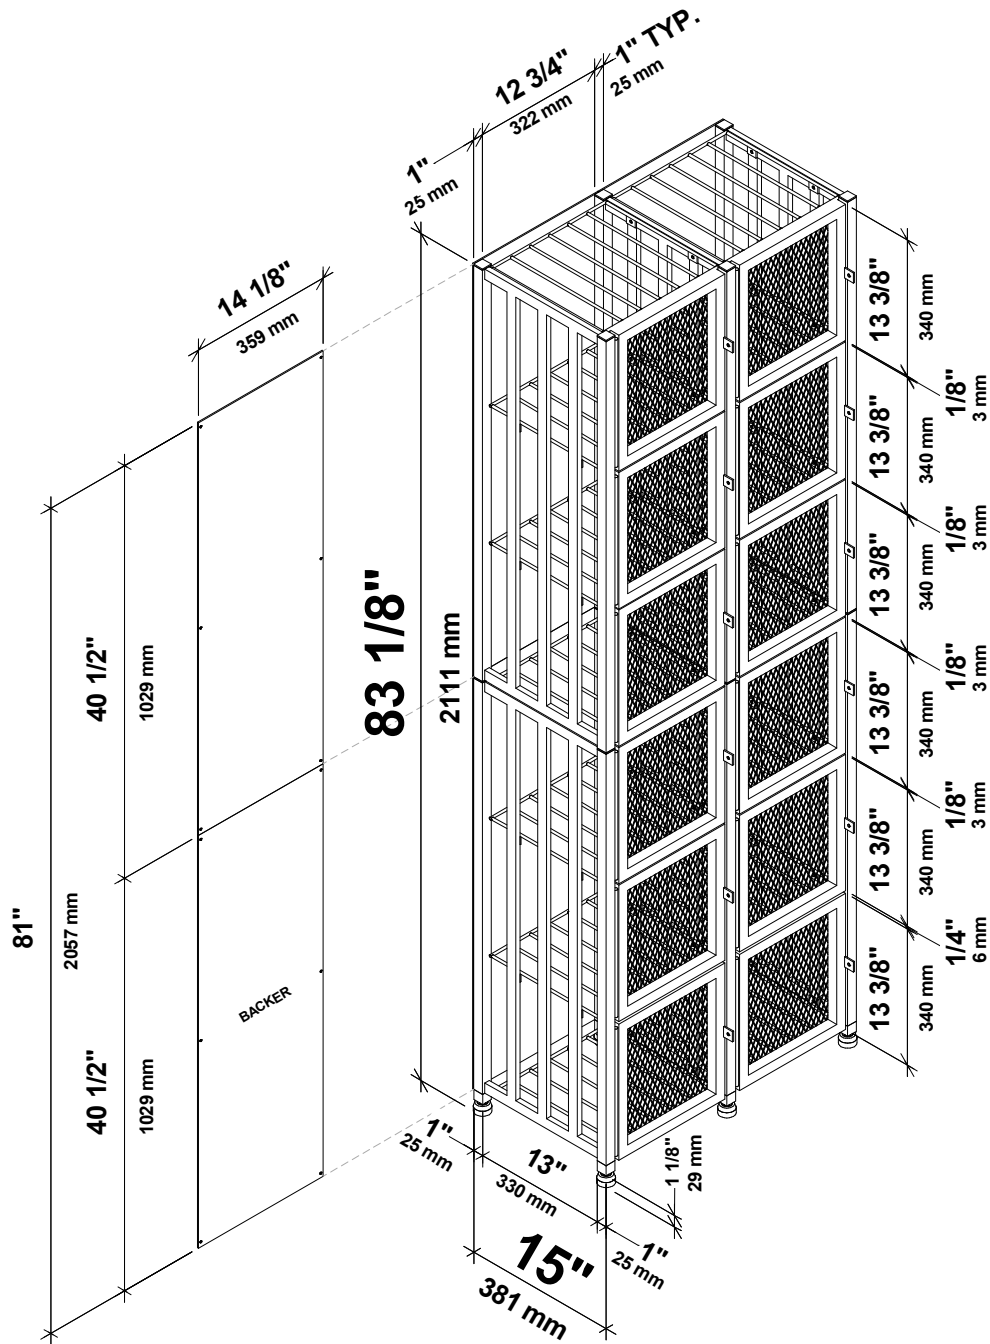

Case & Crate Locker 6x2

Spec Sheet for CC2-Locker-T2 (192-bottle storage unit, Backer included)

VINTAGEVIEW®
MOVING WINE STORAGE FORWARD

4690 Joliet St., Denver, CO 80239 | phone: 866.650.1500 | fax: 866.650.1501 | VintageView.com