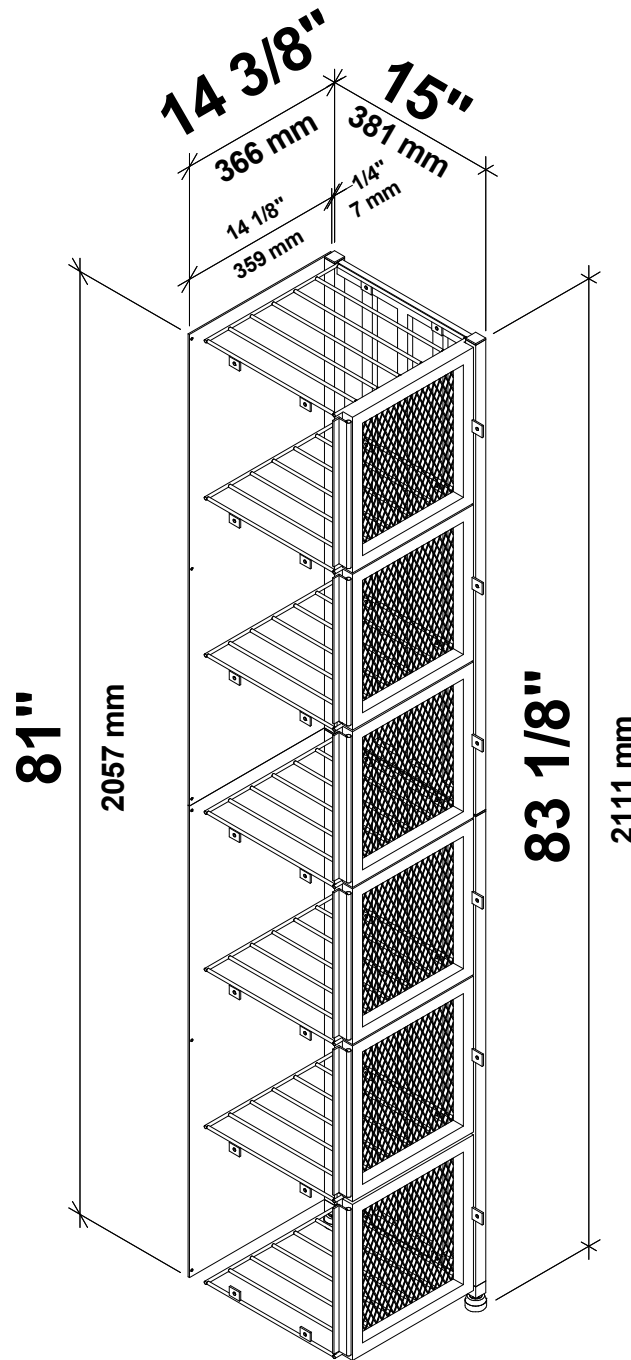

Case & Crate Locker 6 Extension

Spec Sheet for CC2-EXT-Locker-S (96-bottle extension, Backer included)

VINTAGEVIEW®
MOVING WINE STORAGE FORWARD

4690 Joliet St., Denver, CO 80239 | phone: 866.650.1500 | fax: 866.650.1501 | VintageView.com