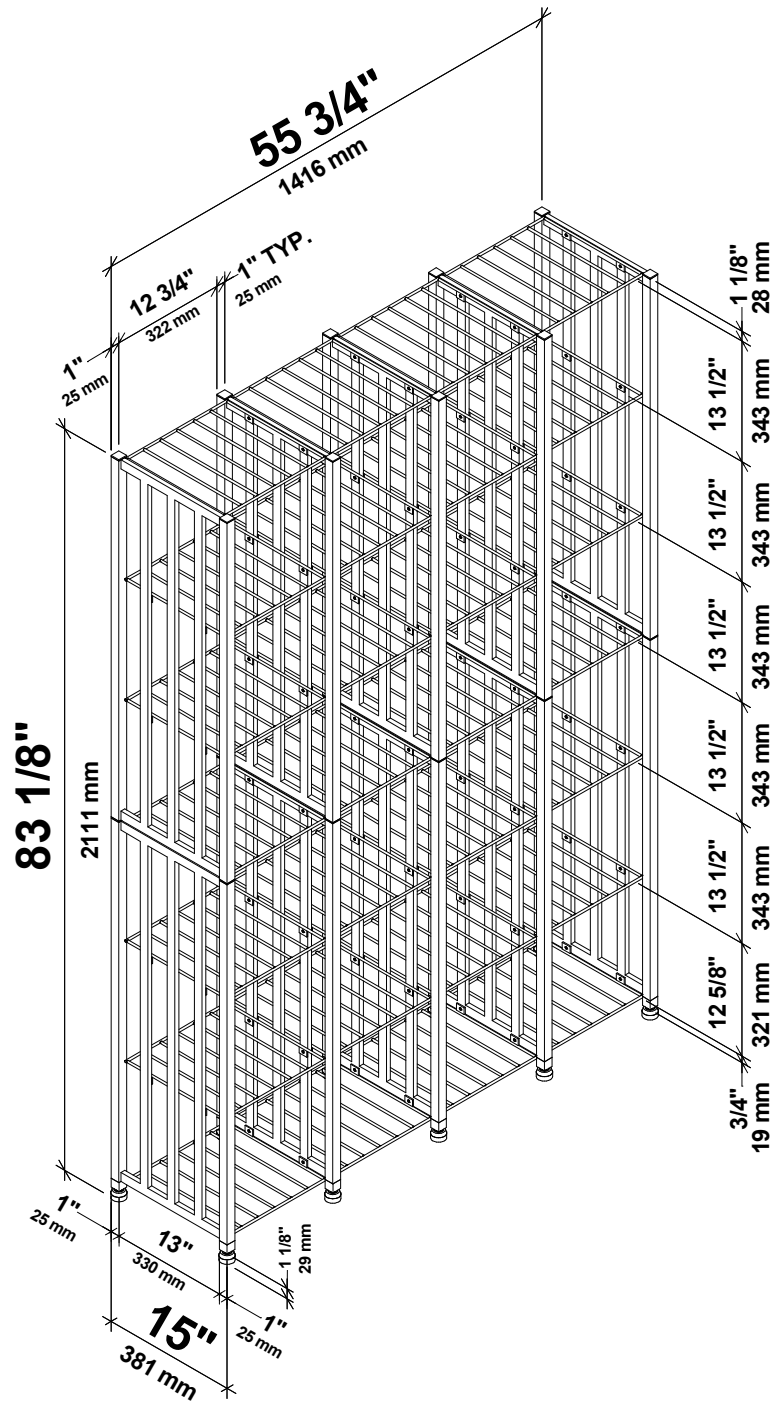

Case & Crate Bin 6 x 4

Spec Sheet for CC2-BIN-T4 (288-bottle storage unit, Backer included)

VINTAGEVIEW®
MOVING WINE STORAGE FORWARD

4690 Joliet St., Denver, CO 80239 | phone: 866.650.1500 | fax: 866.650.1501 | VintageView.com