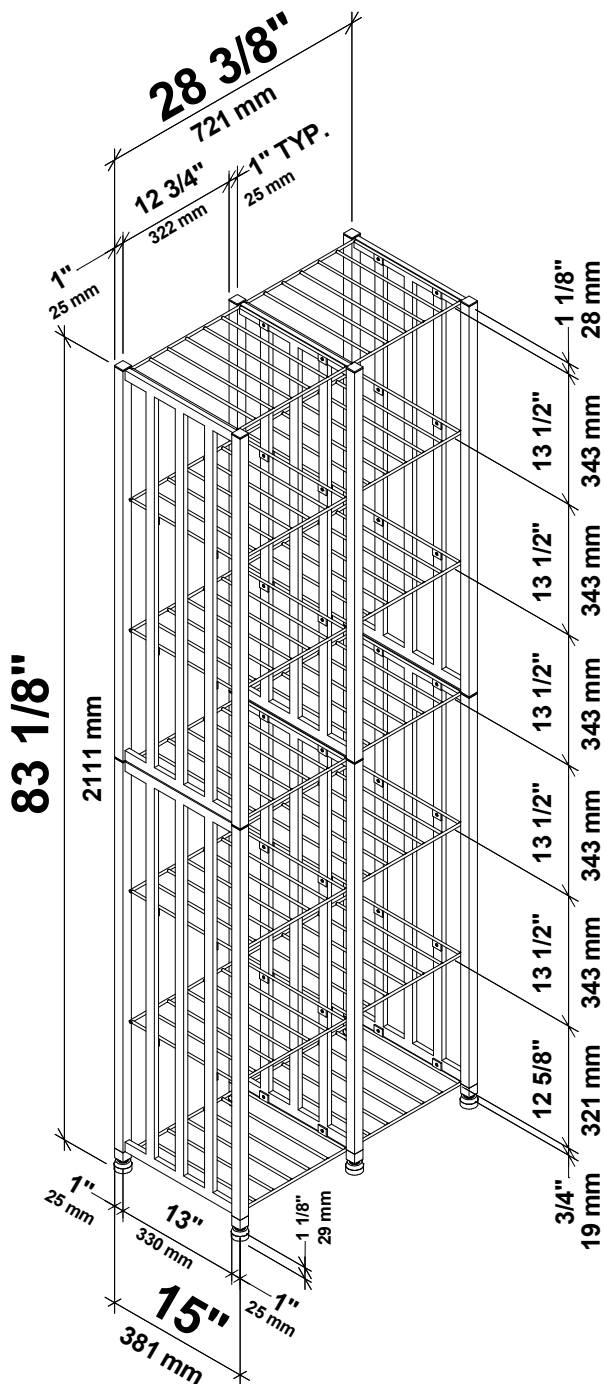

# Case & Crate Bin 6 x 2

Spec Sheet for CC2-BIN-T2 (192-bottle storage unit, Backer included)

**VINTAGEVIEW**<sup>®</sup>  
MOVING WINE STORAGE FORWARD

4690 Joliet St., Denver, CO 80239 | phone: 866.650.1500 | fax: 866.650.1501 | [VintageView.com](http://VintageView.com)