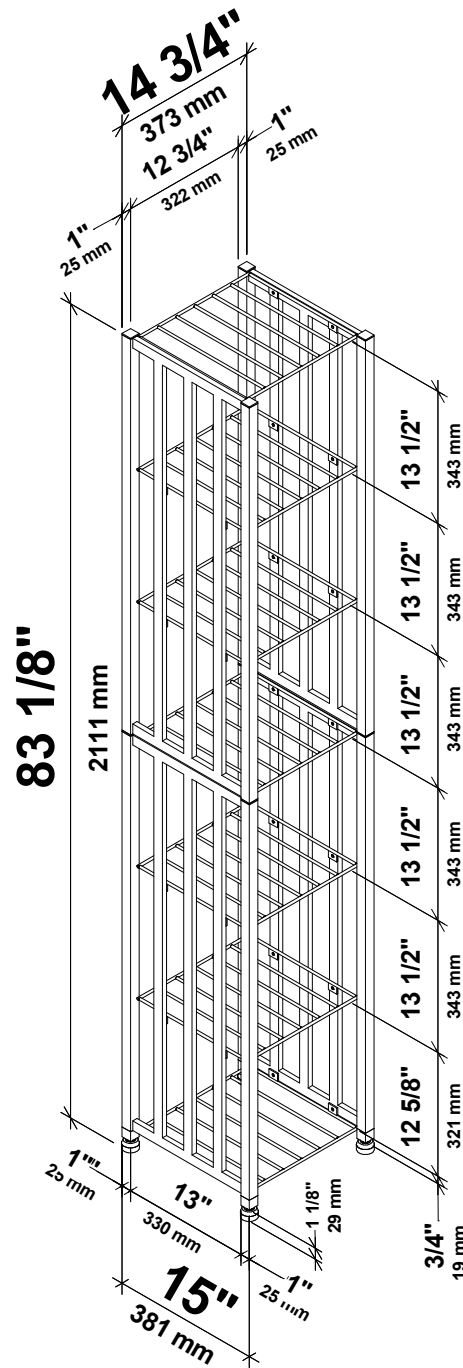

Case & Crate Bin 6

Spec Sheet for CC2-BIN-T (96-bottle storage unit, Backer included)

VINTAGEVIEW®
MOVING WINE STORAGE FORWARD

4690 Joliet St., Denver, CO 80239 | phone: 866.650.1500 | fax: 866.650.1501 | VintageView.com