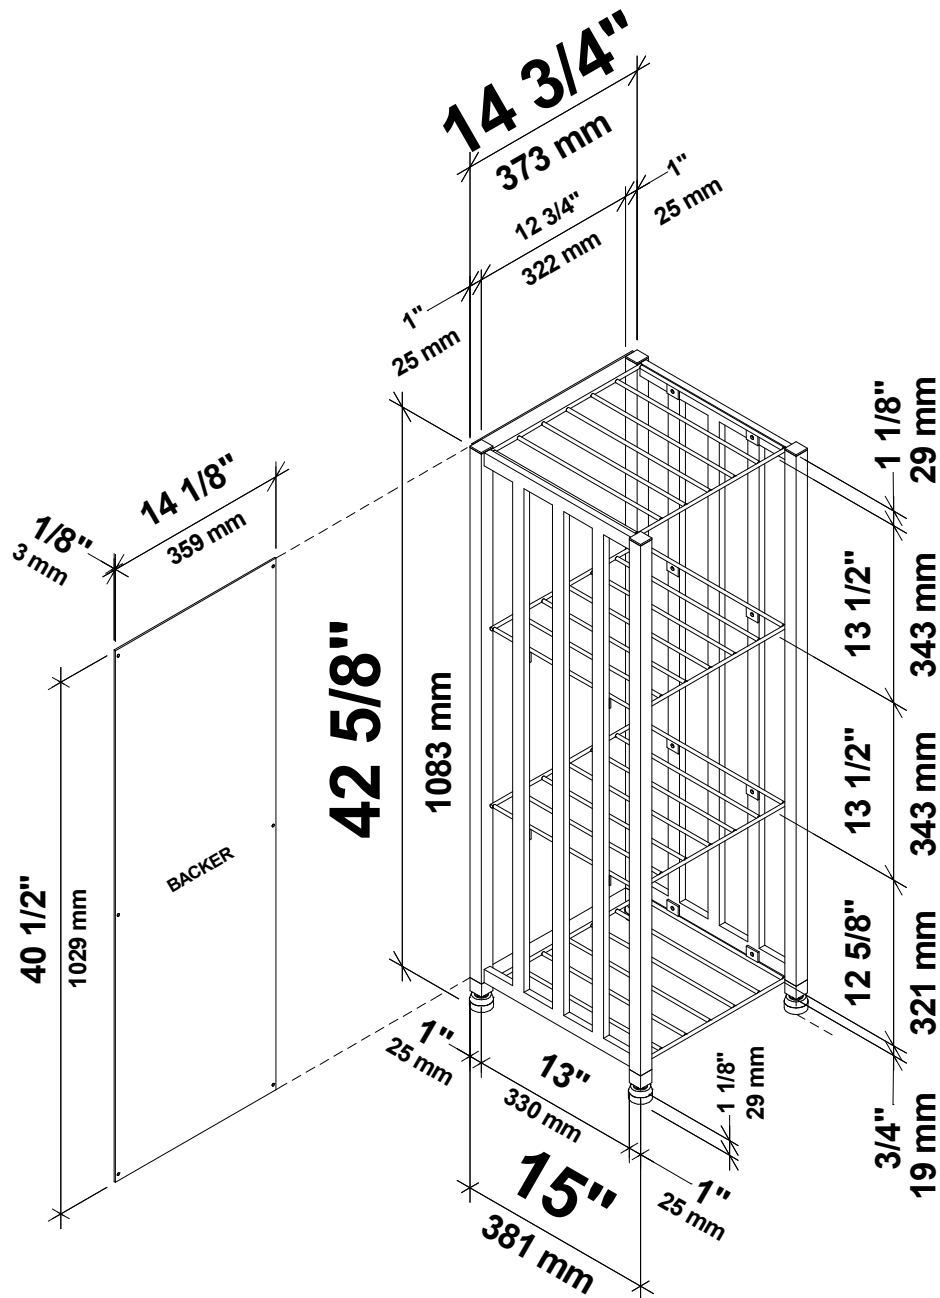

Case & Crate Bin 3 Kit

Spec Sheet for CC2-BIN-S (includes Backer)

VINTAGEVIEW®
MOVING WINE STORAGE FORWARD

4690 Joliet St., Denver, CO 80239 | phone: 866.650.1500 | fax: 866.650.1501 | VintageView.com

For product warranty information, please visit vintageview.com/warranty