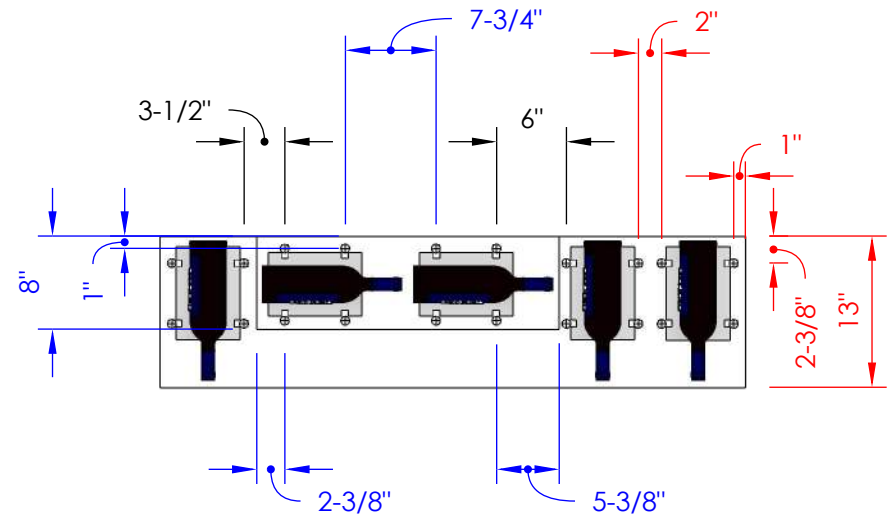

# Float Racking: Minimum Spacing Between Bottles & Columns

## Elevation

ALL MEASUREMENTS ARE FROM CENTER OF CLIP

## Plan View

**DIMENSIONS IN RED = NECK FORWARD RACKING**  
**DIMENSIONS IN BLUE = LABEL FORWARD RACKING**  
**DIMENSIONS IN BLACK = LABEL FORWARD RACKING MEETING NECK FORWARD RACKING**

ALL MEASUREMENTS ARE FROM CENTER OF MOUNTING LOCATION