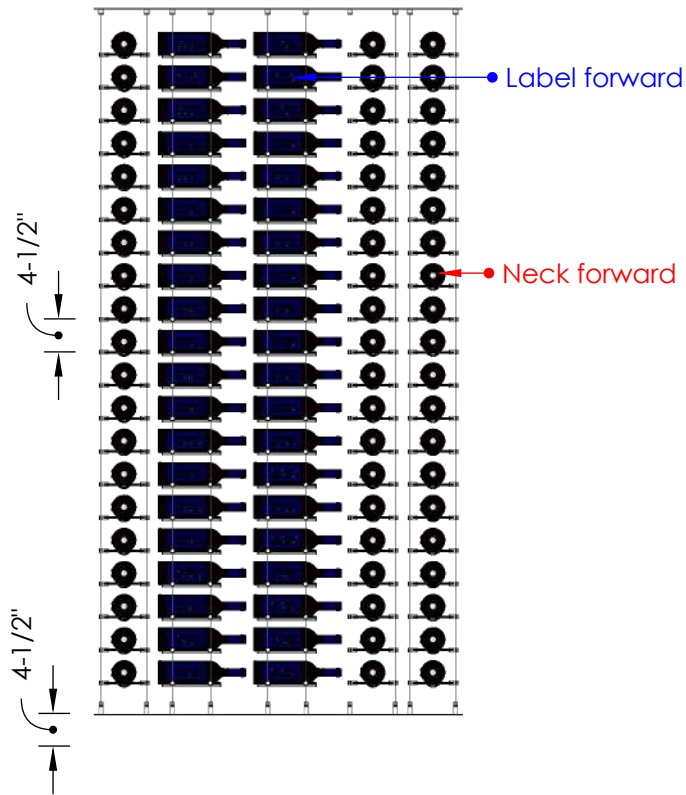

# Float Racking: Minimum Spacing Between Bottles & Columns

## Elevation

ALL MEASUREMENTS ARE FROM CENTER OF CLIP

## Plan View

**DIMENSIONS IN RED = NECK FORWARD RACKING**  
**DIMENSIONS IN BLUE = LABEL FORWARD RACKING**  
**DIMENSIONS IN BLACK = LABEL FORWARD RACKING MEETING NECK FORWARD RACKING**

ALL MEASUREMENTS ARE FROM CENTER OF MOUNTING LOCATION