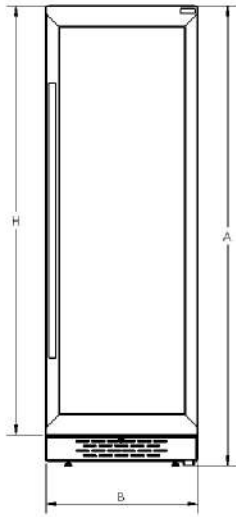

Right
pivot
(picture)

DECIBELS

35 dB

ELECTRICAL
POWER AND
AMPERAGE

300 W /
2.78 A

DIMENSIONS

W 23.875"
D 23.50"
H 72.25"

WEIGHT

300 lbs

SHIPPING
WEIGHT

330 lbs

SHIPPING
DIMENSIONS

W 25.50"
D 25"
H 78"

MAJESTIKA COLLECTION

INSTALLATION DRAWINGS

127 BOTTLES

A	Minimum Height	72.25"
B	Minimum Width	23.88"
C	Depth	23.50"
D	Depth with open door	47.63"
E	Minimum distance required for opening the door	3"
H	Height of the door	67.44"
	Minimum distance at the back between the cellar and the wall	1"