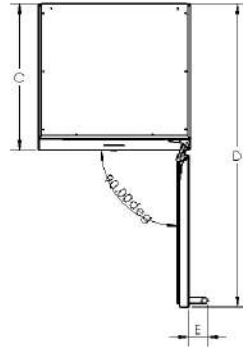

Right
pivot
(picture)

DECIBELS

35 dB

ELECTRICAL
POWER AND
AMPERAGE

300 W /
2.78 A

DIMENSIONS

W 23.875"
D 23.50"
H 72.25"

WEIGHT

300 lbs

SHIPPING
WEIGHT

330 lbs

SHIPPING
DIMENSIONS

W 25.50"
D 25"
H 78"

MAJESTIKA COLLECTION

INSTALLATION DRAWINGS

127 BOTTLES

A	Minimum Height	72.25"
B	Minimum Width	23.88"
C	Depth	23.50"
D	Depth with open door	47.63"
E	Minimum distance required for opening the door	3"
H	Height of the door	67.44"
	Minimum distance at the back between the cellar and the wall	1"