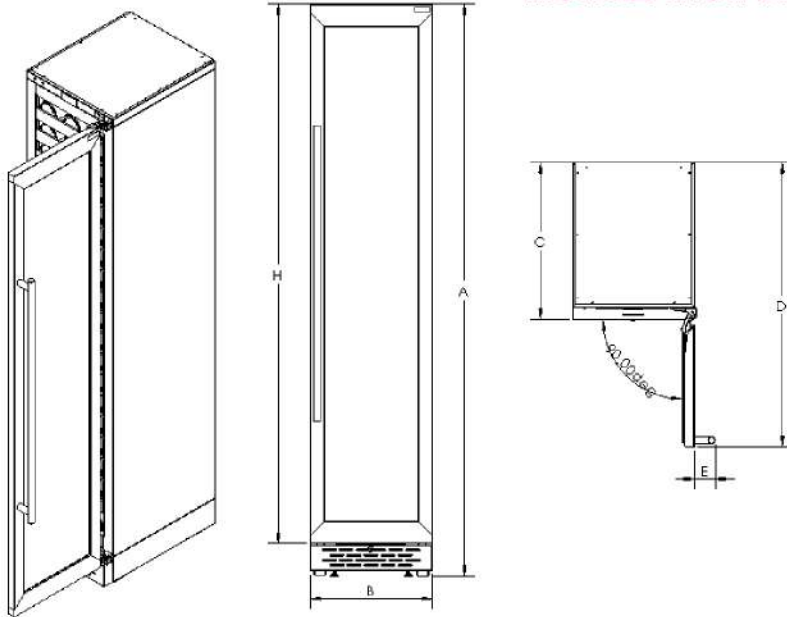

Right  
pivot  
(picture)

DECIBELS

35 dB

ELECTRICAL  
POWER AND  
AMPERAGE

300 W /  
2.78 A

DIMENSIONS

W 17.875"  
D 23.50"  
H 83.75"

WEIGHT

270 lbs

SHIPPING  
WEIGHT

300 lbs

SHIPPING  
DIMENSIONS

W 19.50"  
D 25"  
H 90"

**MAJESTIKA** COLLECTION

**INSTALLATION DRAWINGS**

**94 BOTTLES**

A	Minimum Height	83.75"
B	Minimum Width	17.88"
C	Depth	23.50"
D	Depth with open door	41.63"
E	Minimum distance required for opening the door	3"
H	Height of the door	78.87"
	Minimum distance at the back between the cellar and the wall	1"