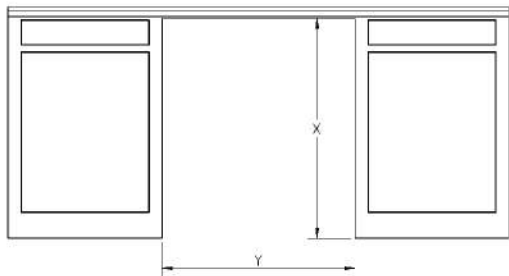

35 dB

ELECTRICAL  
POWER AND  
AMPERAGE

140 W /  
1.27 A

DIMENSIONS

W 29.875"  
D 23.50"  
H 34"

WEIGHT

190 lbs

SHIPPING  
WEIGHT

220 lbs

SHIPPING  
DIMENSIONS

W 31.50"  
D 25"  
H 40"

**INSTALLATION DRAWINGS**

**UNDER COUNTER  
66 BOTTLES**

A	Minimum Height	34"
B	Minimum Width	29.88"
C	Depth	23.50"
D	Depth with open door	38.50"
E	Minimum distance required for opening the door	3"
H	Height of the door	29.37"
	Minimum distance at the back between the cellar and the wall	1"
X	Minimum height of installation	34.25"
Y	Minimum width of installation	30"