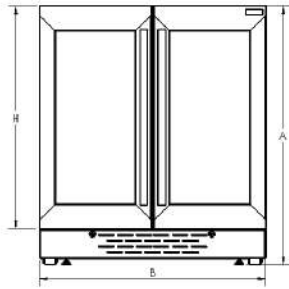

35 dB

ELECTRICAL  
POWER AND  
AMPERAGE

140 W /  
1.27 A

DIMENSIONS

W 29.875"  
D 23.50"  
H 34"

WEIGHT

190 lbs

SHIPPING  
WEIGHT

220 lbs

SHIPPING  
DIMENSIONS

W 31.50"  
D 25"  
H 40"

**INSTALLATION DRAWINGS**

**UNDER COUNTER  
66 BOTTLES**

A	Minimum Height	34"
B	Minimum Width	29.88"
C	Depth	23.50"
D	Depth with open door	38.50"
E	Minimum distance required for opening the door	3"
H	Height of the door	29.37"
	Minimum distance at the back between the cellar and the wall	1"
X	Minimum height of installation	34.25"
Y	Minimum width of installation	30"