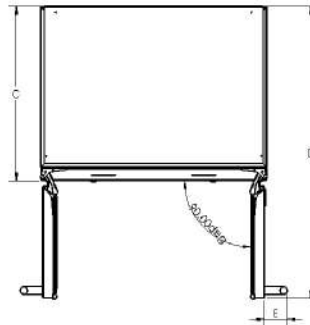

35 dB

ELECTRICAL  
POWER AND  
AMPERAGE

140 W /  
1.27 A

DIMENSIONS

W 29.875"  
D 23.50"  
H 34"

WEIGHT

190 lbs

SHIPPING  
WEIGHT

220 lbs

SHIPPING  
DIMENSIONS

W 31.50"  
D 25"  
H 40"

**INSTALLATION DRAWINGS**

**UNDER COUNTER  
66 BOTTLES**

A	Minimum Height	34"
B	Minimum Width	29.88"
C	Depth	23.50"
D	Depth with open door	38.50"
E	Minimum distance required for opening the door	3"
H	Height of the door	29.37"
	Minimum distance at the back between the cellar and the wall	1"
X	Minimum height of installation	34.25"
Y	Minimum width of installation	30"