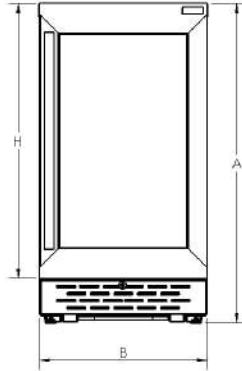

REVERSIBLE
DOOR

Right
pivot
(picture)

DECIBELS

35 dB

ELECTRICAL
POWER AND
AMPERAGE

140 W /
1.27 A

DIMENSIONS

W 17.875"
D 23.50"
H 34"

WEIGHT

150 lbs

SHIPPING
WEIGHT

175 lbs

SHIPPING
DIMENSIONS

W 19.50"
D 25"
H 40"

INSTALLATION DRAWINGS

**UNDER COUNTER
29 BOTTLES**

A	Minimum Height	34"
B	Minimum Width	17.88"
C	Depth	23.50"
D	Depth with open door	41.63"
E	Minimum distance required for opening the door	3"
H	Height of the door	29.37"
	Minimum distance at the back between the cellar and the wall	1"
X	Minimum height of installation	34.25"
Y	Minimum width of installation	18"