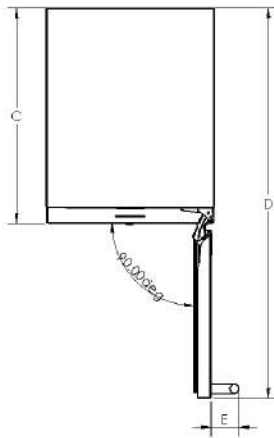

REVERSIBLE
DOOR

Right
pivot
(picture)

DECIBELS

35 dB

ELECTRICAL
POWER AND
AMPERAGE

140 W /
1.27 A

DIMENSIONS

W 17.875"
D 23.50"
H 34"

WEIGHT

150 lbs

SHIPPING
WEIGHT

175 lbs

SHIPPING
DIMENSIONS

W 19.50"
D 25"
H 40"

INSTALLATION DRAWINGS

**UNDER COUNTER
29 BOTTLES**

A	Minimum Height	34"
B	Minimum Width	17.88"
C	Depth	23.50"
D	Depth with open door	41.63"
E	Minimum distance required for opening the door	3"
H	Height of the door	29.37"
	Minimum distance at the back between the cellar and the wall	1"
X	Minimum height of installation	34.25"
Y	Minimum width of installation	18"