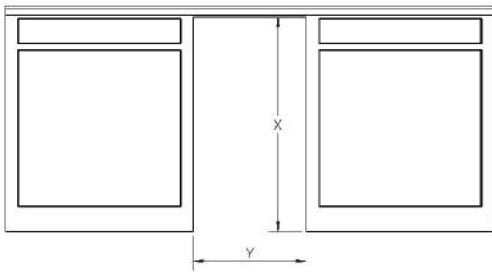

REVERSIBLE
DOOR

Right
pivot
(picture)

DECIBELS

35 dB

ELECTRICAL
POWER AND
AMPERAGE

140 W /
1.27 A

DIMENSIONS

W 17.875"
D 23.50"
H 34"

WEIGHT

150 lbs

SHIPPING
WEIGHT

175 lbs

SHIPPING
DIMENSIONS

W 19.50"
D 25"
H 40"

INSTALLATION DRAWINGS

**UNDER COUNTER
29 BOTTLES**

A	Minimum Height	34"
B	Minimum Width	17.88"
C	Depth	23.50"
D	Depth with open door	41.63"
E	Minimum distance required for opening the door	3"
H	Height of the door	29.37"
	Minimum distance at the back between the cellar and the wall	1"
X	Minimum height of installation	34.25"
Y	Minimum width of installation	18"