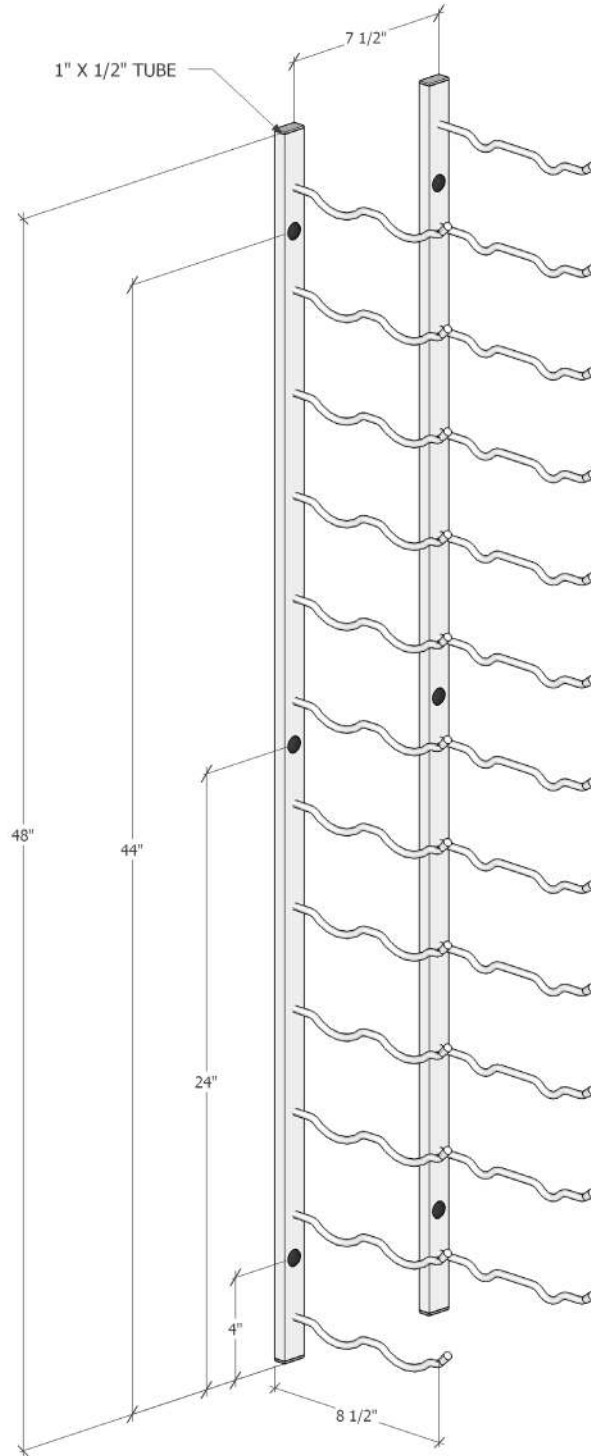

Wall Series 4 foot 2 bottle deep (WS42) Spec Sheet

VintageView recommends 13 inches overall width allowance for most wine bottles.