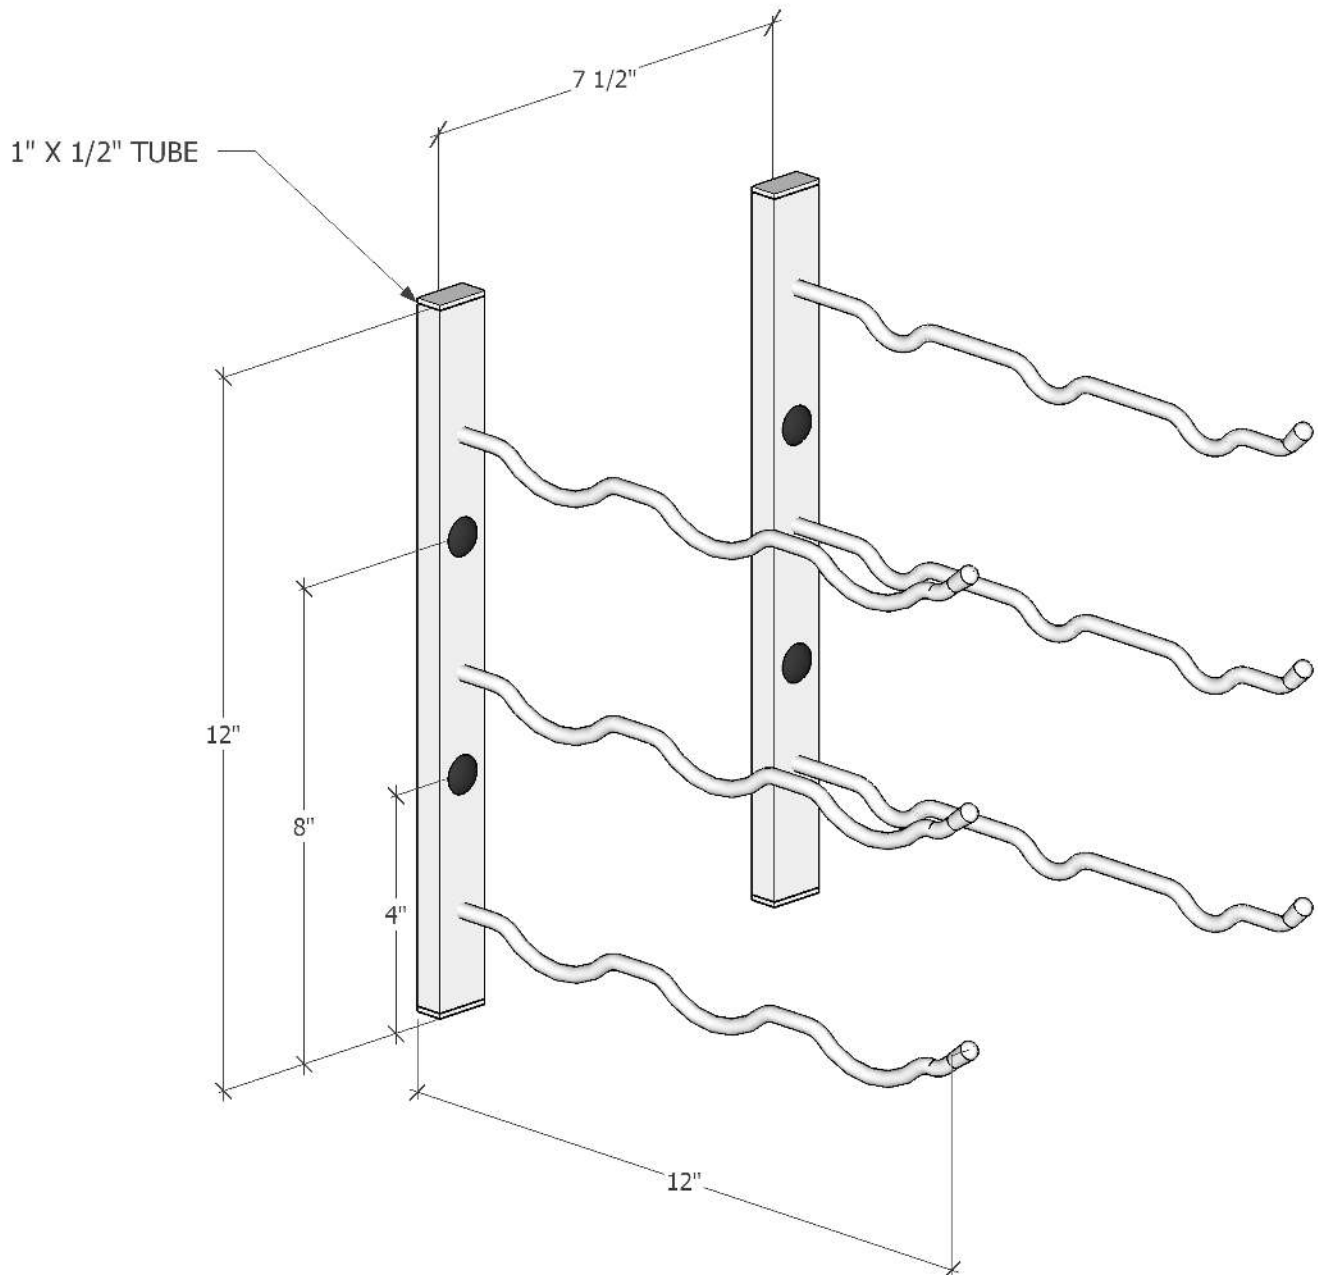

Wall Series 1 foot 3 bottle deep (WS13) Spec Sheet

VintageView recommends 13 inches overall width allowance for most wine bottles.