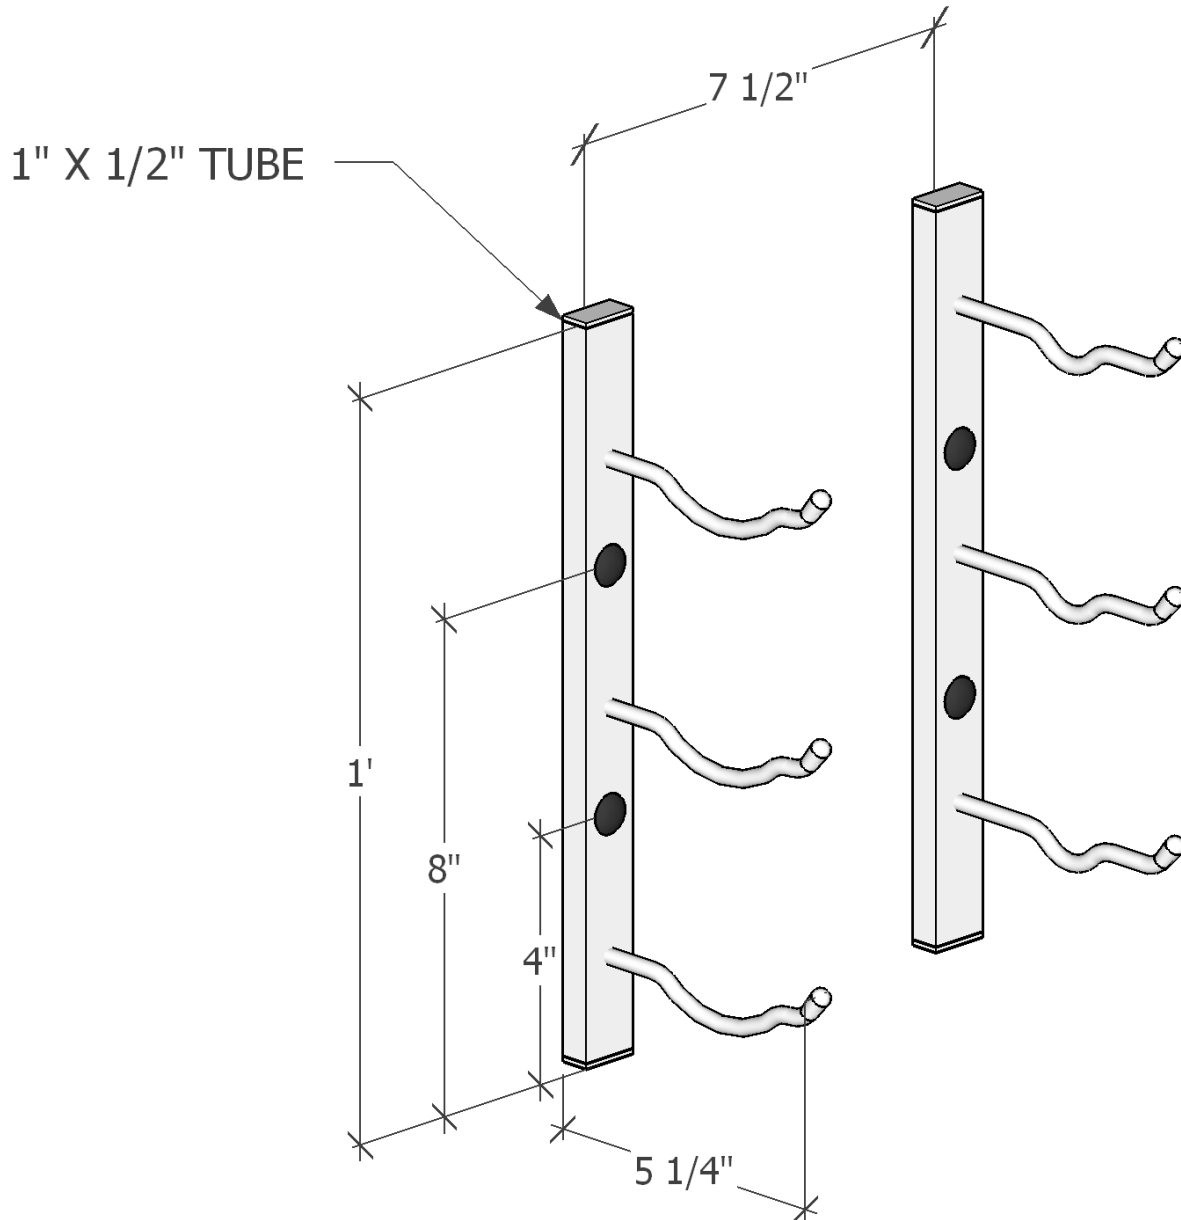

## Wall Series 1 foot 1 bottle deep (WS11) Spec Sheet

VintageView recommends 13 inches overall width allowance for most wine bottles.