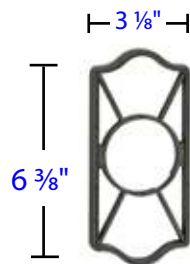

Exterior Projection: 1 1/2"

Interior Projection: 1 1/2"

Adaptors available for brass deadbolt to fit doors between 1 3/8" and 1 5/8" thick.

**Product Features:**

- Fits any door between 1 3/4" to 2 1/4" thick with a 2 1/8" bore standard door prep.
- Installs easily with only a Phillips head screwdriver.
- Easy to use installation and programming instructions included.
- Factory programmed with 2 unique, secure user codes for use right out of the box.
- Can be programmed with up to 20 user codes of your choice.
- Codes can be added and deleted.
- Easy lock operation, simply push the Emtek button and turn the exterior thumb turn to lock.
- Easy unlock operation, enter the 4 digit code and turn the exterior thumb turn.
- Programming changes can be made easily using the keypad.
- Sleek keypad has a protective coating to prevent wear patterns.
- Illuminated keypad for easy and quick operation after dark.
- Low battery indicator lets you know when it's time to change the battery.
- Emtek's standard mechanical and finish warranties along with a 2 year warranty on electronic components.

Exterior Projection: 3 1/4"

Interior Projection: 3 1/8"

Adaptors available for brass leversets to fit doors between 1 3/8" and 1 5/8" thick.

Passage Function  
Shown in Passage  
Mode

Storeroom/Gate  
Function