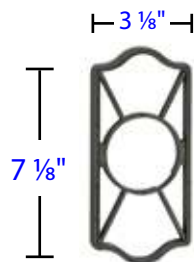

Exterior Projection: 1 1/2"

Interior Projection: 1 1/2"

Adaptors available for brass deadbolt to fit doors between 1 3/8" and 1 5/8" thick.

**Product Features:**

- Fits any door between 1 3/4" to 2 1/4" thick with a 2 1/8" bore standard door prep.
- Installs easily with only a Phillips head screwdriver.
- Easy to use installation and programming instructions included.
- Factory programmed with 2 unique, secure user codes for use right out of the box.
- Can be programmed with up to 20 user codes of your choice.
- Codes can be added and deleted.
- Easy lock operation, simply push the Emtek button and turn the exterior thumb turn to lock.
- Easy unlock operation, enter the 4 digit code and turn the exterior thumb turn.
- Programming changes can be made easily using the keypad.
- Sleek keypad has a protective coating to prevent wear patterns.
- Illuminated keypad for easy and quick operation after dark.
- Low battery indicator lets you know when it's time to change the battery.
- Emtek's standard mechanical and finish warranties along with a 2 year warranty on electronic components.

Exterior Projection: 3 1/4"

Interior Projection: 3 1/8"

Adaptors available for brass leversets to fit doors between 1 3/8" and 1 5/8" thick.

Passage Function  
Shown in Passage  
Mode

Storeroom/Gate  
Function