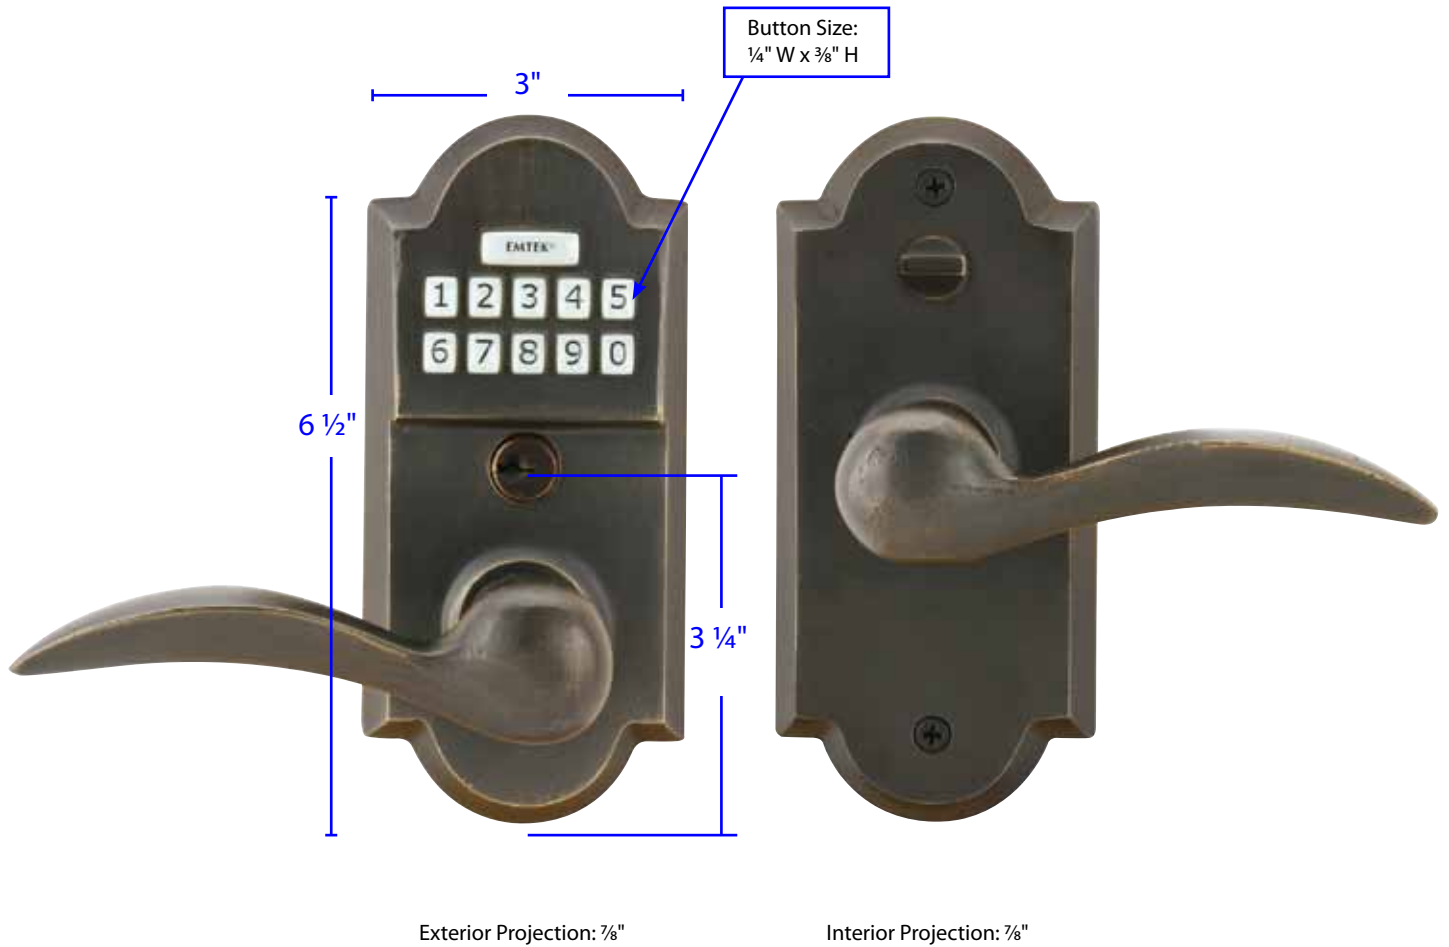

Exterior Projection: $\frac{7}{8}$ "

Interior Projection: $\frac{7}{8}$ "

Adaptors available for brass leversets to fit doors between $1 \frac{3}{8}$ " and $1 \frac{5}{8}$ " thick.

Product Features for both Deadbolt & Lever Locksets:

- Fits any door between $1 \frac{3}{4}$ " to $2 \frac{1}{4}$ " thick with a $2 \frac{1}{8}$ " bore standard door prep.
- Installs easily with only a Phillips head screwdriver.
- Easy to use installation and programming instructions included.
- Factory programmed with 2 unique, secure user codes for use right out of the box.
- Can be programmed with up to 20 user codes of your choice.
- Programming changes can be made easily using the keypad.
- Keypad has a protective coating to prevent wear patterns.
- Illuminated keypad for easy and quick operation after dark.
- Low battery indicator lets you know when it's time to change the battery.
- Emtek's standard mechanical and finish warranties along with a 2 year warranty on electronic components.

		<p>Locked</p> <ul style="list-style-type: none"> • Outside lever always locked • Entry by code or key only • Inside lever always free
<p>Shown in Passage Mode Storeroom/Gate Function</p>		<p>Passage</p> <ul style="list-style-type: none"> • Outside lever always free • Entry by operating lever, no code or key required. • Inside lever always free
<p> Storeroom / Gate Function</p> <ul style="list-style-type: none"> • Outside lever always locked • Entry by code or key only • Inside lever always free 		