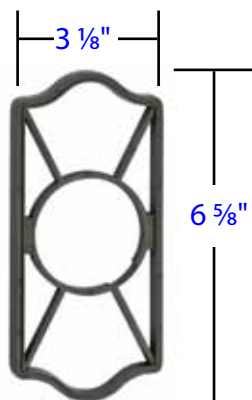

Exterior Projection: $\frac{7}{8}$ "

Interior Projection: $\frac{7}{8}$ "

Adaptors available for brass leversets to fit doors between $1 \frac{3}{8}$ " and $1 \frac{5}{8}$ " thick.

Product Features for both Deadbolt & Lever Locksets:

- Fits any door between $1 \frac{3}{4}$ " to $2 \frac{1}{4}$ " thick with a $2 \frac{1}{8}$ " bore standard door prep.
- Installs easily with only a Phillips head screwdriver.
- Easy to use installation and programming instructions included.
- Factory programmed with 2 unique, secure user codes for use right out of the box.
- Can be programmed with up to 20 user codes of your choice.
- Programming changes can be made easily using the keypad.
- Keypad has a protective coating to prevent wear patterns.
- Illuminated keypad for easy and quick operation after dark.
- Low battery indicator lets you know when it's time to change the battery.
- Emtek's standard mechanical and finish warranties along with a 2 year warranty on electronic components.