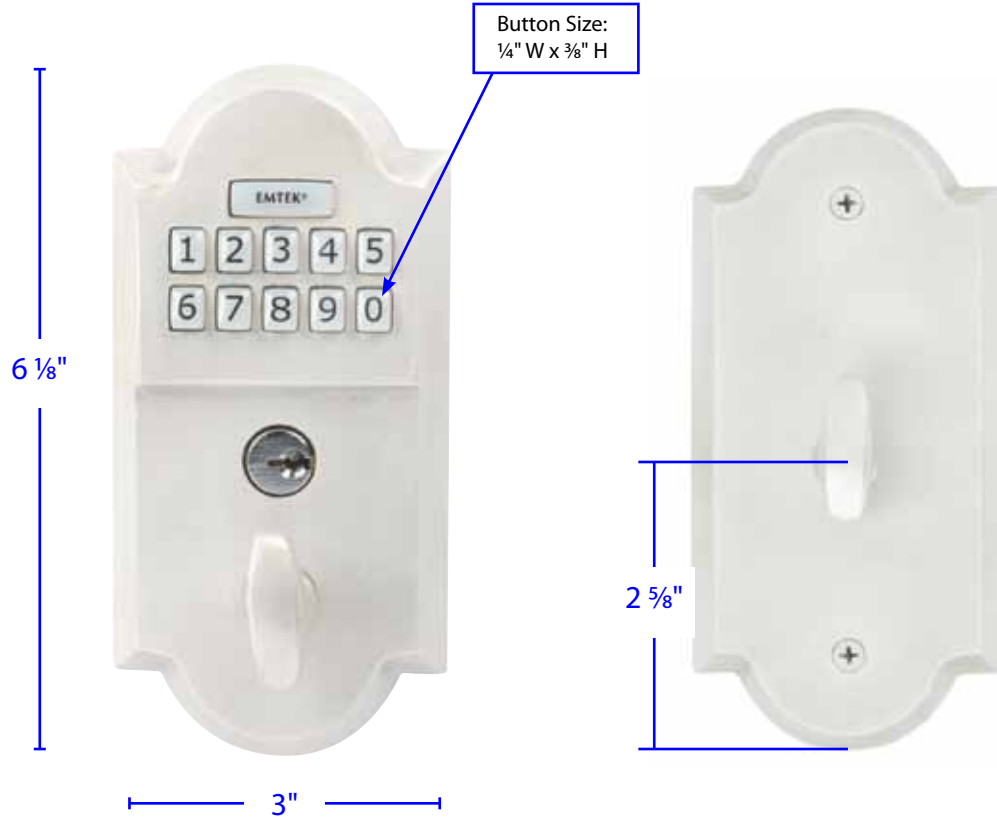

Exterior Projection: 1 3/8"

Interior Projection: 1 1/2"

Adaptors available for brass deadbolt to fit doors between 1 3/8" and 1 5/8" thick.

**Product Features:**

- Fits any door between 1 3/4" to 2 1/4" thick with a 2 1/8" bore standard door prep.
- Installs easily with only a Phillips head screwdriver.
- Easy to use installation and programming instructions included.
- Factory programmed with 2 unique, secure user codes for use right out of the box.
- Can be programmed with up to 20 user codes of your choice.
- Codes can be added and deleted.
- Easy lock operation, simply push the Emtek button and turn the exterior thumb turn to lock.
- Easy unlock operation, enter the 4 digit code and turn the exterior thumb turn.
- Programming changes can be made easily using the keypad.
- Keypad has a protective coating to prevent wear patterns.
- Illuminated keypad for easy and quick operation after dark.
- Low battery indicator lets you know when it's time to change the battery.
- Emtek's standard mechanical and finish warranties along with a 2 year warranty on electronic components.

Exterior Projection: 1 3/4"

Interior Projection: 1 3/4"