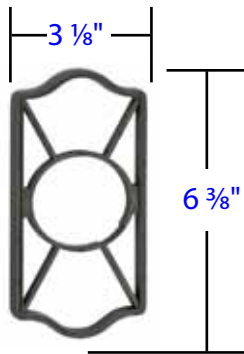

Exterior Projection: 1 3/8"

Interior Projection: 1 1/2"

Adaptors available for brass deadbolt to fit doors between 1 3/8" and 1 5/8" thick.

**Product Features:**

- Fits any door between 1 3/4" to 2 1/4" thick with a 2 1/8" bore standard door prep.
- Installs easily with only a Phillips head screwdriver.
- Easy to use installation and programming instructions included.
- Factory programmed with 2 unique, secure user codes for use right out of the box.
- Can be programmed with up to 20 user codes of your choice.
- Codes can be added and deleted.
- Easy lock operation, simply push the Emtek button and turn the exterior thumb turn to lock.
- Easy unlock operation, enter the 4 digit code and turn the exterior thumb turn.
- Programming changes can be made easily using the keypad.
- Keypad has a protective coating to prevent wear patterns.
- Illuminated keypad for easy and quick operation after dark.
- Low battery indicator lets you know when it's time to change the battery.
- Emtek's standard mechanical and finish warranties along with a 2 year warranty on electronic components.

Exterior Projection: 1 3/4"

Interior Projection: 1 3/4"