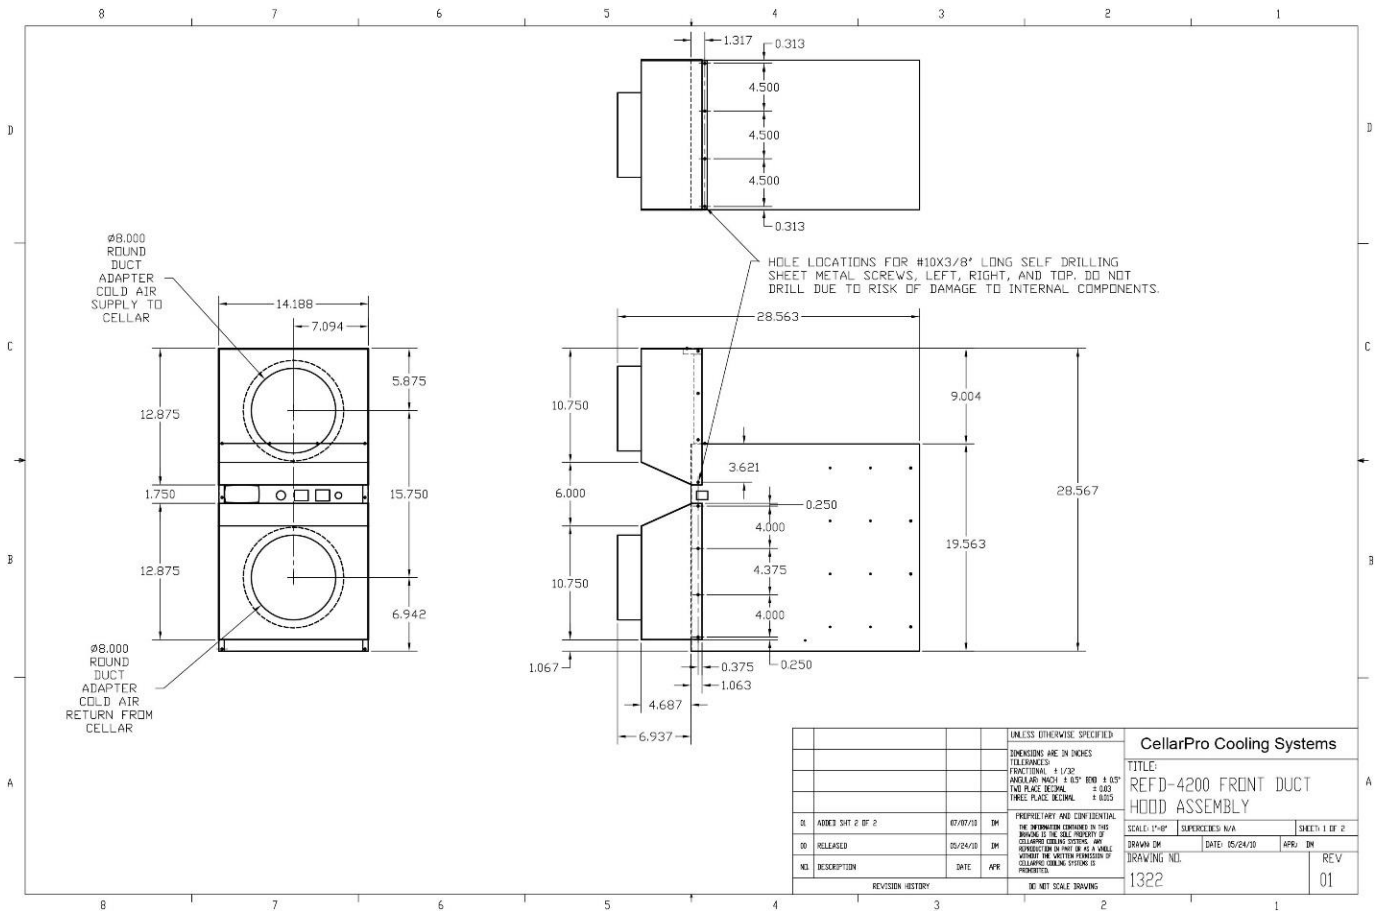

Front Duct Hood Cut Sheet

4200VS

877.726.8496
www.cellarpro.com

vs7-22-16