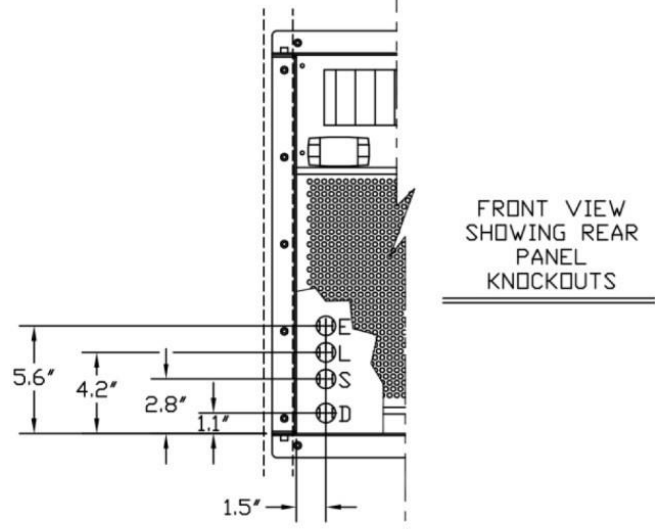

Evaporator			
Model	Dimensions W x D x H (inches)	Weight (lbs.)	Running Amps (with fan on "high")
3000S	16.6 x 12.6 x 22.1 (incl. mounting brackets)	40	6.2
3000Sh	30.4 x 14.4 x 13.2 (incl. mounting bracket)	63	6.2
4000S	16.6 x 12.6 x 22.1 (incl. mounting brackets)	42	8.9
4000Sh	30.4 x 14.4 x 13.2 (incl. mounting bracket)	65	8.9
6000S	30.4 x 14.4 x 13.2 (incl. mounting bracket)	68	13.1
8000S	46.4 x 14.4 x 13.2 (incl. mounting bracket)	85	15.4

Evaporator Cut Sheet

3000S/Sh 6000S
4000S/Sh 8000S

KNOCKOUT LEGEND:
L = LIQUID LINE
S = SUCTION LINE
E = ELECTRICAL CONDUIT
D = DRAIN LINE
ALL KNOCKOUTS 7/8"

LEFT AND RIGHT SIDE

TOP VIEW

FRONT VIEW
SHOWING REAR
PANEL
KNOCKOUTS

BOTTOM VIEW

3000S / 4000S EVAPORATOR KNOCKOUT DETAIL

1479R01

Evaporator Cut Sheet

3000S/Sh	6000S
4000S/Sh	8000S

KNOCKOUT LEGEND:
 L = LIQUID LINE
 S = SUCTION LINE
 E = ELECTRICAL CONDUIT
 D = DRAIN LINE
 ALL KNOCKOUTS 7/8"

LEFT AND RIGHT SIDE

TOP VIEW

FRONT VIEW
SHOWING REAR
PANEL
KNOCKOUTS

BOTTOM VIEW

3000Sh / 4000Sh / 6000S / 8000S
 EVAPORATOR KNOCKOUT DETAIL

1480R01