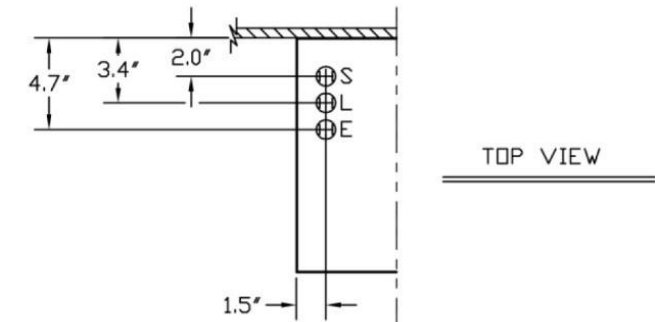

Evaporator Cut Sheet

3000S/Sh	6000S
4000S/Sh	8000S

NOTE:
ELECTRICAL AND REFRIGERATION KNOCKOUTS
AVAILABLE TOP LEFT, BACK LEFT, OR SIDES.
REFER TO KNOCKOUT DETAIL DRAWING.

1452R08

Evaporator Cut Sheet

3000S/Sh 6000S
4000S/Sh 8000S

Evaporator			
Model	Dimensions W x D x H (inches)	Weight (lbs.)	Running Amps (with fan on "high")
3000S	16.6 x 12.6 x 22.1 (incl. mounting brackets)	40	6.2
3000Sh	30.4 x 14.4 x 13.2 (incl. mounting bracket)	63	6.2
4000S	16.6 x 12.6 x 22.1 (incl. mounting brackets)	42	8.9
4000Sh	30.4 x 14.4 x 13.2 (incl. mounting bracket)	65	8.9
6000S	30.4 x 14.4 x 13.2 (incl. mounting bracket)	68	13.1
8000S	46.4 x 14.4 x 13.2 (incl. mounting bracket)	85	15.4

Evaporator Cut Sheet

3000S/Sh 6000S
4000S/Sh 8000S

KNOCKOUT LEGEND:
L = LIQUID LINE
S = SUCTION LINE
E = ELECTRICAL CONDUIT
D = DRAIN LINE
ALL KNOCKOUTS 7/8"

LEFT AND RIGHT SIDE

TOP VIEW

FRONT VIEW
SHOWING REAR
PANEL
KNOCKOUTS

BOTTOM VIEW

3000S / 4000S EVAPORATOR KNOCKOUT DETAIL

1479R01

Evaporator Cut Sheet

3000S/Sh	6000S
4000S/Sh	8000S

KNOCKOUT LEGEND:
 L = LIQUID LINE
 S = SUCTION LINE
 E = ELECTRICAL CONDUIT
 D = DRAIN LINE
 ALL KNOCKOUTS 7/8"