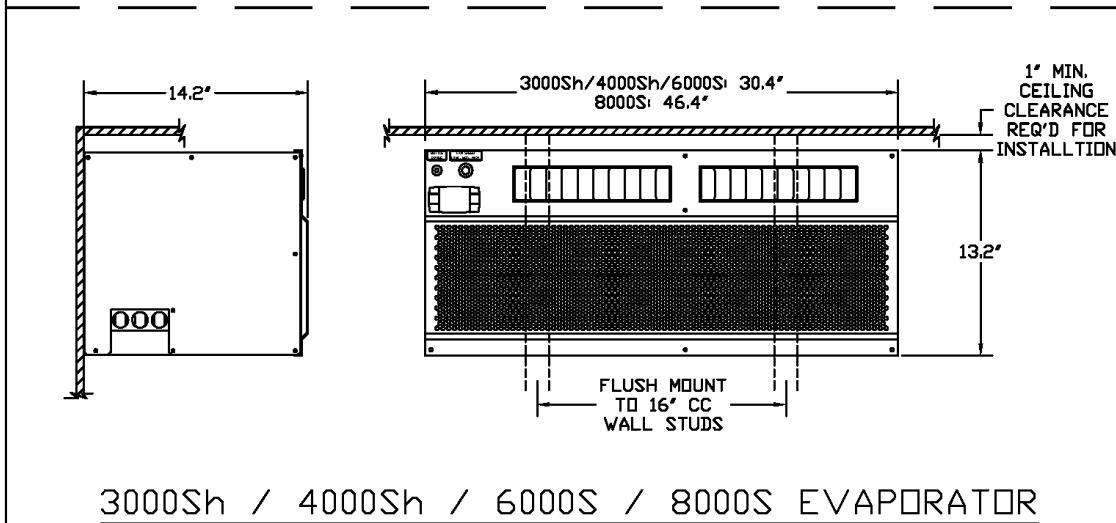

Evaporator Cut Sheet

3000S/Sh	6000S
4000S/Sh	8000S

NOTE:
ELECTRICAL AND REFRIGERATION KNOCKOUTS
AVAILABLE TOP LEFT, BACK LEFT, OR SIDES.
REFER TO KNOCKOUT DETAIL DRAWING.

1452R08

Evaporator Cut Sheet

3000S/Sh 6000S
4000S/Sh 8000S

Evaporator			
Model	Dimensions W x D x H (inches)	Weight (lbs.)	Running Amps (with fan on "high")
3000S	16.6 x 12.6 x 22.1 (incl. mounting brackets)	40	6.2
3000Sh	30.4 x 14.4 x 13.2 (incl. mounting bracket)	63	6.2
4000S	16.6 x 12.6 x 22.1 (incl. mounting brackets)	42	8.9
4000Sh	30.4 x 14.4 x 13.2 (incl. mounting bracket)	65	8.9
6000S	30.4 x 14.4 x 13.2 (incl. mounting bracket)	68	13.1
8000S	46.4 x 14.4 x 13.2 (incl. mounting bracket)	85	15.4

Evaporator Cut Sheet

3000S/Sh 6000S
4000S/Sh 8000S

KNOCKOUT LEGEND:
L = LIQUID LINE
S = SUCTION LINE
E = ELECTRICAL CONDUIT
D = DRAIN LINE
ALL KNOCKOUTS 7/8"

LEFT AND RIGHT SIDE

TOP VIEW

FRONT VIEW
SHOWING REAR
PANEL
KNOCKOUTS

BOTTOM VIEW

3000S / 4000S EVAPORATOR KNOCKOUT DETAIL

1479R01

Evaporator Cut Sheet

3000S/Sh	6000S
4000S/Sh	8000S

KNOCKOUT LEGEND:
 L = LIQUID LINE
 S = SUCTION LINE
 E = ELECTRICAL CONDUIT
 D = DRAIN LINE
 ALL KNOCKOUTS 7/8"