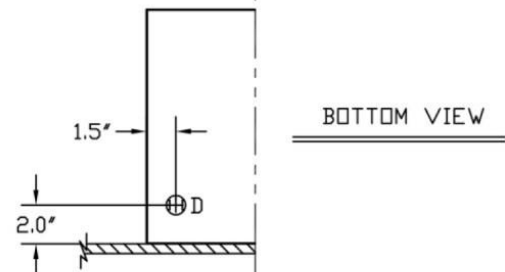

Evaporator			
Model	Dimensions W x D x H (inches)	Weight (lbs.)	Running Amps (with fan on "high")
3000S	16.6 x 12.6 x 22.1 (incl. mounting brackets)	40	6.2
3000Sh	30.4 x 14.4 x 13.2 (incl. mounting bracket)	63	6.2
4000S	16.6 x 12.6 x 22.1 (incl. mounting brackets)	42	8.9
4000Sh	30.4 x 14.4 x 13.2 (incl. mounting bracket)	65	8.9
6000S	30.4 x 14.4 x 13.2 (incl. mounting bracket)	68	13.1
8000S	46.4 x 14.4 x 13.2 (incl. mounting bracket)	85	15.4

Evaporator Cut Sheet

3000S/Sh 6000S
4000S/Sh 8000S

KNOCKOUT LEGEND:
L = LIQUID LINE
S = SUCTION LINE
E = ELECTRICAL CONDUIT
D = DRAIN LINE
ALL KNOCKOUTS 7/8"

LEFT AND RIGHT SIDE

TOP VIEW

FRONT VIEW
SHOWING REAR
PANEL
KNOCKOUTS

BOTTOM VIEW

3000S / 4000S EVAPORATOR KNOCKOUT DETAIL

1479R01

Evaporator Cut Sheet

3000S/Sh	6000S
4000S/Sh	8000S

KNOCKOUT LEGEND:
 L = LIQUID LINE
 S = SUCTION LINE
 E = ELECTRICAL CONDUIT
 D = DRAIN LINE
 ALL KNOCKOUTS 7/8"