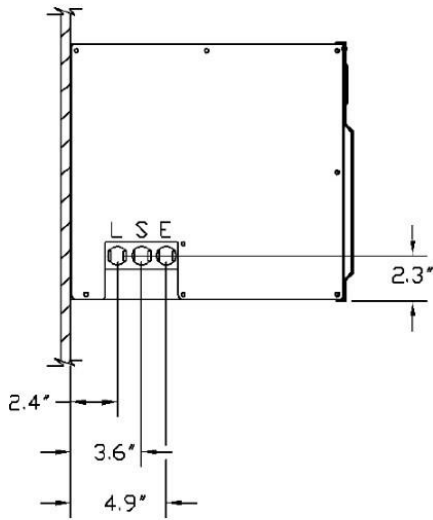

Evaporator Cut Sheet

3000S/Sh 6000S
4000S/Sh 8000S

KNOCKOUT LEGEND:
L = LIQUID LINE
S = SUCTION LINE
E = ELECTRICAL CONDUIT
D = DRAIN LINE
ALL KNOCKOUTS 7/8"

LEFT AND RIGHT SIDE

TOP VIEW

FRONT VIEW
SHOWING REAR
PANEL
KNOCKOUTS

BOTTOM VIEW

3000S / 4000S EVAPORATOR KNOCKOUT DETAIL

1479R01

Evaporator Cut Sheet

3000S/Sh	6000S
4000S/Sh	8000S

KNOCKOUT LEGEND:
 L = LIQUID LINE
 S = SUCTION LINE
 E = ELECTRICAL CONDUIT
 D = DRAIN LINE
 ALL KNOCKOUTS 7/8"

LEFT AND RIGHT SIDE

TOP VIEW

FRONT VIEW
SHOWING REAR
PANEL
KNOCKOUTS

BOTTOM VIEW

3000Sh / 4000Sh / 6000S / 8000S
 EVAPORATOR KNOCKOUT DETAIL

1480R01