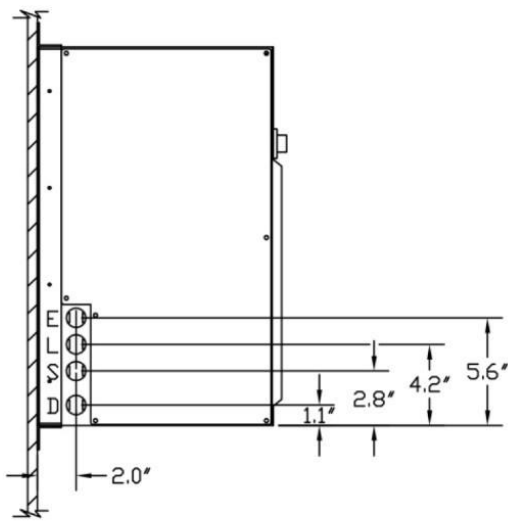

Evaporator Cut Sheet

3000S/Sh	6000S
4000S/Sh	8000S

NOTE:
ELECTRICAL AND REFRIGERATION KNOCKOUTS
AVAILABLE TOP LEFT, BACK LEFT, OR SIDES.
REFER TO KNOCKOUT DETAIL DRAWING.

1452R08

Evaporator Cut Sheet

3000S/Sh 6000S
4000S/Sh 8000S

Evaporator			
Model	Dimensions W x D x H (inches)	Weight (lbs.)	Running Amps (with fan on "high")
3000S	16.6 x 12.6 x 22.1 (incl. mounting brackets)	40	6.2
3000Sh	30.4 x 14.4 x 13.2 (incl. mounting bracket)	63	6.2
4000S	16.6 x 12.6 x 22.1 (incl. mounting brackets)	42	8.9
4000Sh	30.4 x 14.4 x 13.2 (incl. mounting bracket)	65	8.9
6000S	30.4 x 14.4 x 13.2 (incl. mounting bracket)	68	13.1
8000S	46.4 x 14.4 x 13.2 (incl. mounting bracket)	85	15.4

Evaporator Cut Sheet

3000S/Sh 6000S
4000S/Sh 8000S

KNOCKOUT LEGEND:
L = LIQUID LINE
S = SUCTION LINE
E = ELECTRICAL CONDUIT
D = DRAIN LINE
ALL KNOCKOUTS 7/8"

LEFT AND RIGHT SIDE

TOP VIEW

FRONT VIEW
SHOWING REAR
PANEL
KNOCKOUTS

BOTTOM VIEW

3000S / 4000S EVAPORATOR KNOCKOUT DETAIL

1479R01

Evaporator Cut Sheet

3000S/Sh	6000S
4000S/Sh	8000S

KNOCKOUT LEGEND:
 L = LIQUID LINE
 S = SUCTION LINE
 E = ELECTRICAL CONDUIT
 D = DRAIN LINE
 ALL KNOCKOUTS 7/8"