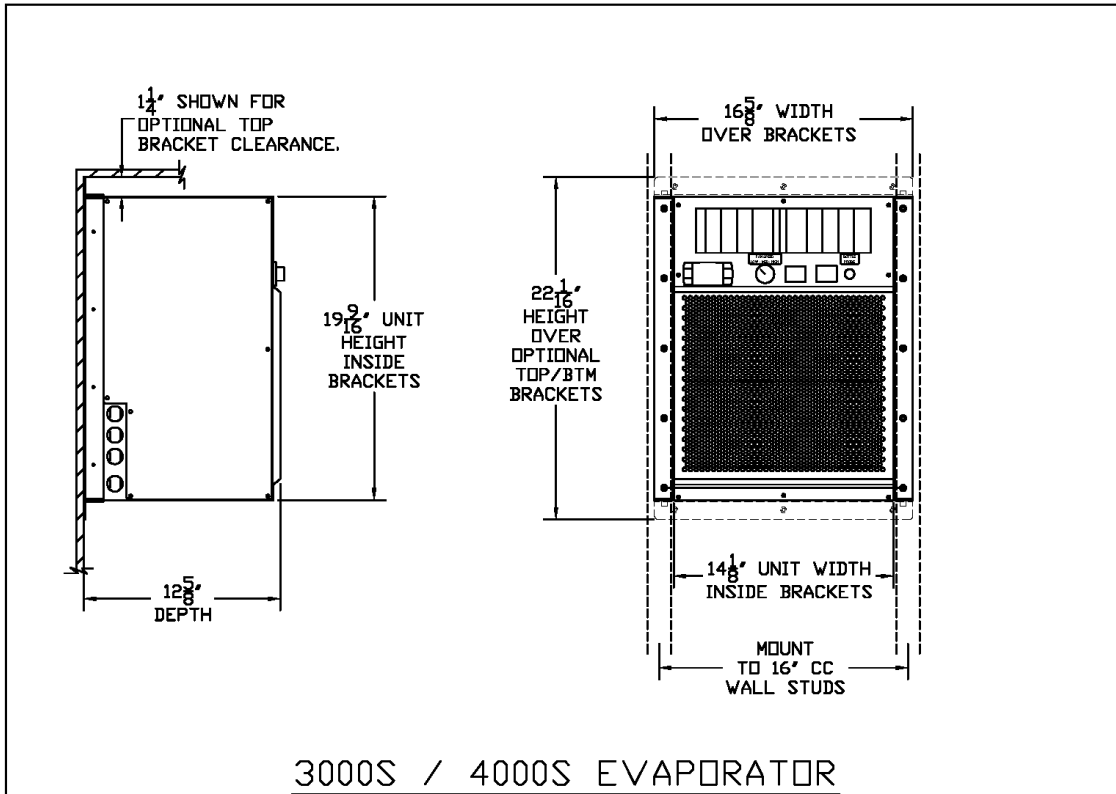

Evaporator Cut Sheet

3000S/Sh	6000S
4000S/Sh	8000S

NOTE:
ELECTRICAL AND REFRIGERATION KNOCKOUTS
AVAILABLE TOP LEFT, BACK LEFT, OR SIDES.
REFER TO KNOCKOUT DETAIL DRAWING.

1452R08

Evaporator Cut Sheet

3000S/Sh 6000S
4000S/Sh 8000S

Evaporator Cut Sheet

3000S/Sh 6000S
4000S/Sh 8000S

KNOCKOUT LEGEND:
L = LIQUID LINE
S = SUCTION LINE
E = ELECTRICAL CONDUIT
D = DRAIN LINE
ALL KNOCKOUTS 7/8"

LEFT AND RIGHT SIDE

TOP VIEW

FRONT VIEW
SHOWING REAR
PANEL
KNOCKOUTS

BOTTOM VIEW

3000S / 4000S EVAPORATOR KNOCKOUT DETAIL

1479R01

Evaporator Cut Sheet

3000S/Sh	6000S
4000S/Sh	8000S

KNOCKOUT LEGEND:
 L = LIQUID LINE
 S = SUCTION LINE
 E = ELECTRICAL CONDUIT
 D = DRAIN LINE
 ALL KNOCKOUTS 7/8"