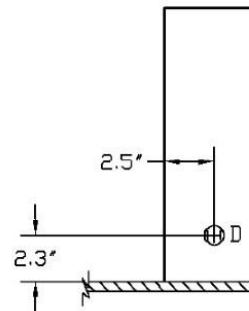

Evaporator			
Model	Dimensions W x D x H (inches)	Weight (lbs.)	Running Amps (with fan on "high")
3000S	16.6 x 12.6 x 22.1 (incl. mounting brackets)	40	6.2
3000Sh	30.4 x 14.4 x 13.2 (incl. mounting bracket)	63	6.2
4000S	16.6 x 12.6 x 22.1 (incl. mounting brackets)	42	8.9
4000Sh	30.4 x 14.4 x 13.2 (incl. mounting bracket)	65	8.9
6000S	30.4 x 14.4 x 13.2 (incl. mounting bracket)	68	13.1
8000S	46.4 x 14.4 x 13.2 (incl. mounting bracket)	85	15.4

Evaporator Cut Sheet

3000S/Sh 6000S
4000S/Sh 8000S

KNOCKOUT LEGEND:
L = LIQUID LINE
S = SUCTION LINE
E = ELECTRICAL CONDUIT
D = DRAIN LINE
ALL KNOCKOUTS 7/8"

LEFT AND RIGHT SIDE

TOP VIEW

FRONT VIEW
SHOWING REAR
PANEL
KNOCKOUTS

BOTTOM VIEW

3000S / 4000S EVAPORATOR KNOCKOUT DETAIL

1479R01

Evaporator Cut Sheet

3000S/Sh	6000S
4000S/Sh	8000S

KNOCKOUT LEGEND:
 L = LIQUID LINE
 S = SUCTION LINE
 E = ELECTRICAL CONDUIT
 D = DRAIN LINE
 ALL KNOCKOUTS 7/8"

LEFT AND RIGHT SIDE

TOP VIEW

FRONT VIEW
SHOWING REAR
PANEL
KNOCKOUTS

BOTTOM VIEW

3000Sh / 4000Sh / 6000S / 8000S
 EVAPORATOR KNOCKOUT DETAIL

1480R01