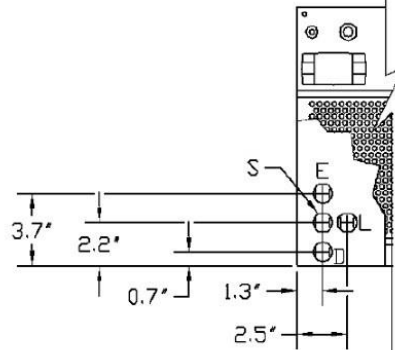

Evaporator Cut Sheet

3000S/Sh 6000S
4000S/Sh 8000S

KNOCKOUT LEGEND:
L = LIQUID LINE
S = SUCTION LINE
E = ELECTRICAL CONDUIT
D = DRAIN LINE
ALL KNOCKOUTS 7/8"

LEFT AND RIGHT SIDE

TOP VIEW

FRONT VIEW
SHOWING REAR
PANEL
KNOCKOUTS

BOTTOM VIEW

3000S / 4000S EVAPORATOR KNOCKOUT DETAIL

1479R01

Evaporator Cut Sheet

3000S/Sh	6000S
4000S/Sh	8000S

KNOCKOUT LEGEND:
 L = LIQUID LINE
 S = SUCTION LINE
 E = ELECTRICAL CONDUIT
 D = DRAIN LINE
 ALL KNOCKOUTS 7/8"

LEFT AND RIGHT SIDE

TOP VIEW

FRONT VIEW
SHOWING REAR
PANEL
KNOCKOUTS

BOTTOM VIEW

3000Sh / 4000Sh / 6000S / 8000S
 EVAPORATOR KNOCKOUT DETAIL

1480R01