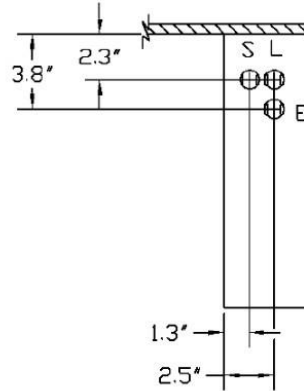

Evaporator Cut Sheet

3000S/Sh 6000S
4000S/Sh 8000S

KNOCKOUT LEGEND:
L = LIQUID LINE
S = SUCTION LINE
E = ELECTRICAL CONDUIT
D = DRAIN LINE
ALL KNOCKOUTS 7/8"

LEFT AND RIGHT SIDE

TOP VIEW

FRONT VIEW
SHOWING REAR
PANEL
KNOCKOUTS

BOTTOM VIEW

3000S / 4000S EVAPORATOR KNOCKOUT DETAIL

1479R01

Evaporator Cut Sheet

3000S/Sh	6000S
4000S/Sh	8000S

KNOCKOUT LEGEND:
 L = LIQUID LINE
 S = SUCTION LINE
 E = ELECTRICAL CONDUIT
 D = DRAIN LINE
 ALL KNOCKOUTS 7/8"

LEFT AND RIGHT SIDE

TOP VIEW

FRONT VIEW
SHOWING REAR
PANEL
KNOCKOUTS

BOTTOM VIEW

3000Sh / 4000Sh / 6000S / 8000S
 EVAPORATOR KNOCKOUT DETAIL

1480R01