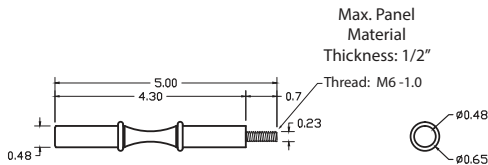

## ULTRA PEG HZ SINGLE

- Great way to showcase your bottle labels
- Rubber rings keeps the bottle in place
- 1, 2, and 3 bottle deep displays for a distinguished look
- Crafted from lightweight, durable material
- Comes in Black, Chrome and Brushed Aluminum

### Color Options |

Units: Inches

Minimum Horizontal Spacing