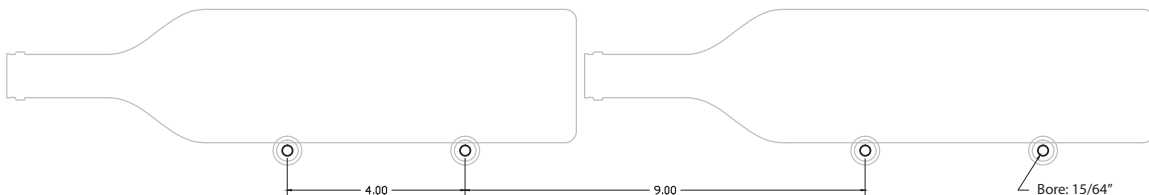

## ULTRA PEG HZ SINGLE

- Great way to showcase your bottle labels
- Rubber rings keeps the bottle in place
- 1, 2, and 3 bottle deep displays for a distinguished look
- Crafted from lightweight, durable material
- Comes in Black, Chrome and Brushed Aluminum

### Color Options |

Units: Inches

Minimum Horizontal Spacing