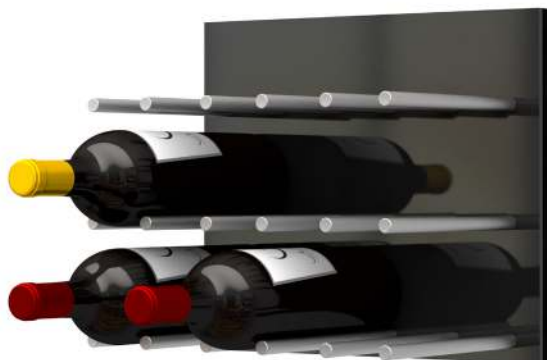

ULTRA FUSION

Fusion Panel ST (Cork-Out)

FEATURES

- + Modern, sleek design makes any area organized and aesthetically pleasing.
- + Stores bottles horizontally allowing moisture to the cork and maximizing label visibility.
- + Wall-mounted wine rack that is easy to install and includes mounting hardware.
- + Scratch and mar resistant.
- + Holds up to 12 wine bottles.
- + CAD blocks available.

FINISH OPTIONS

Alumasteel

Black Acrylic

Dark Stain