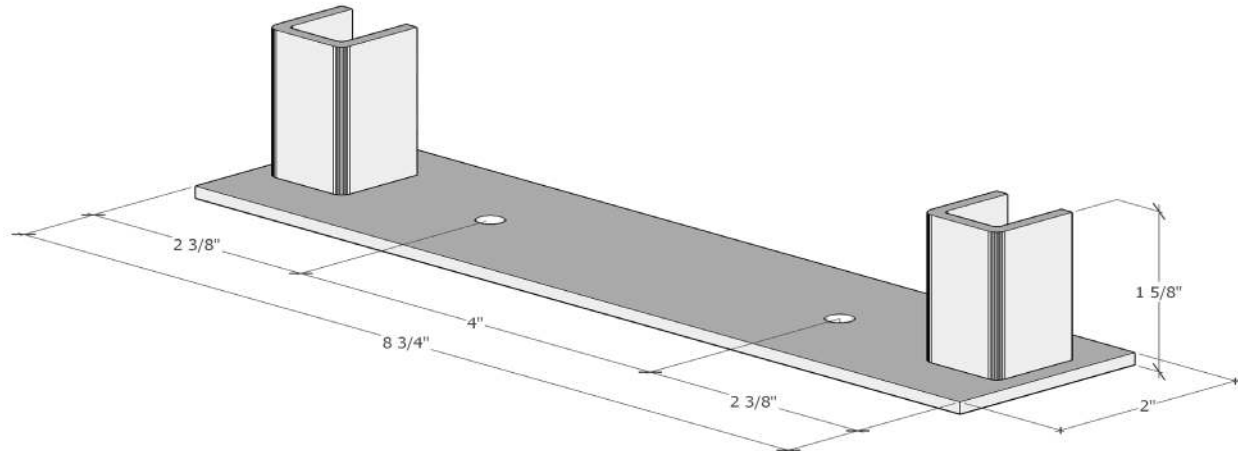

VINTAGEVIEW®
MOVING WINE STORAGE FORWARD

Wine Master Cellars, LLLP • 10645 E 47th Ave, Denver, CO 80239 • phone: 866.650.1500 • fax: 866.650.1501 • VintageView.com

Floor to Ceiling Frame Base Mounting Plate (FCF-BASE) Spec Sheet